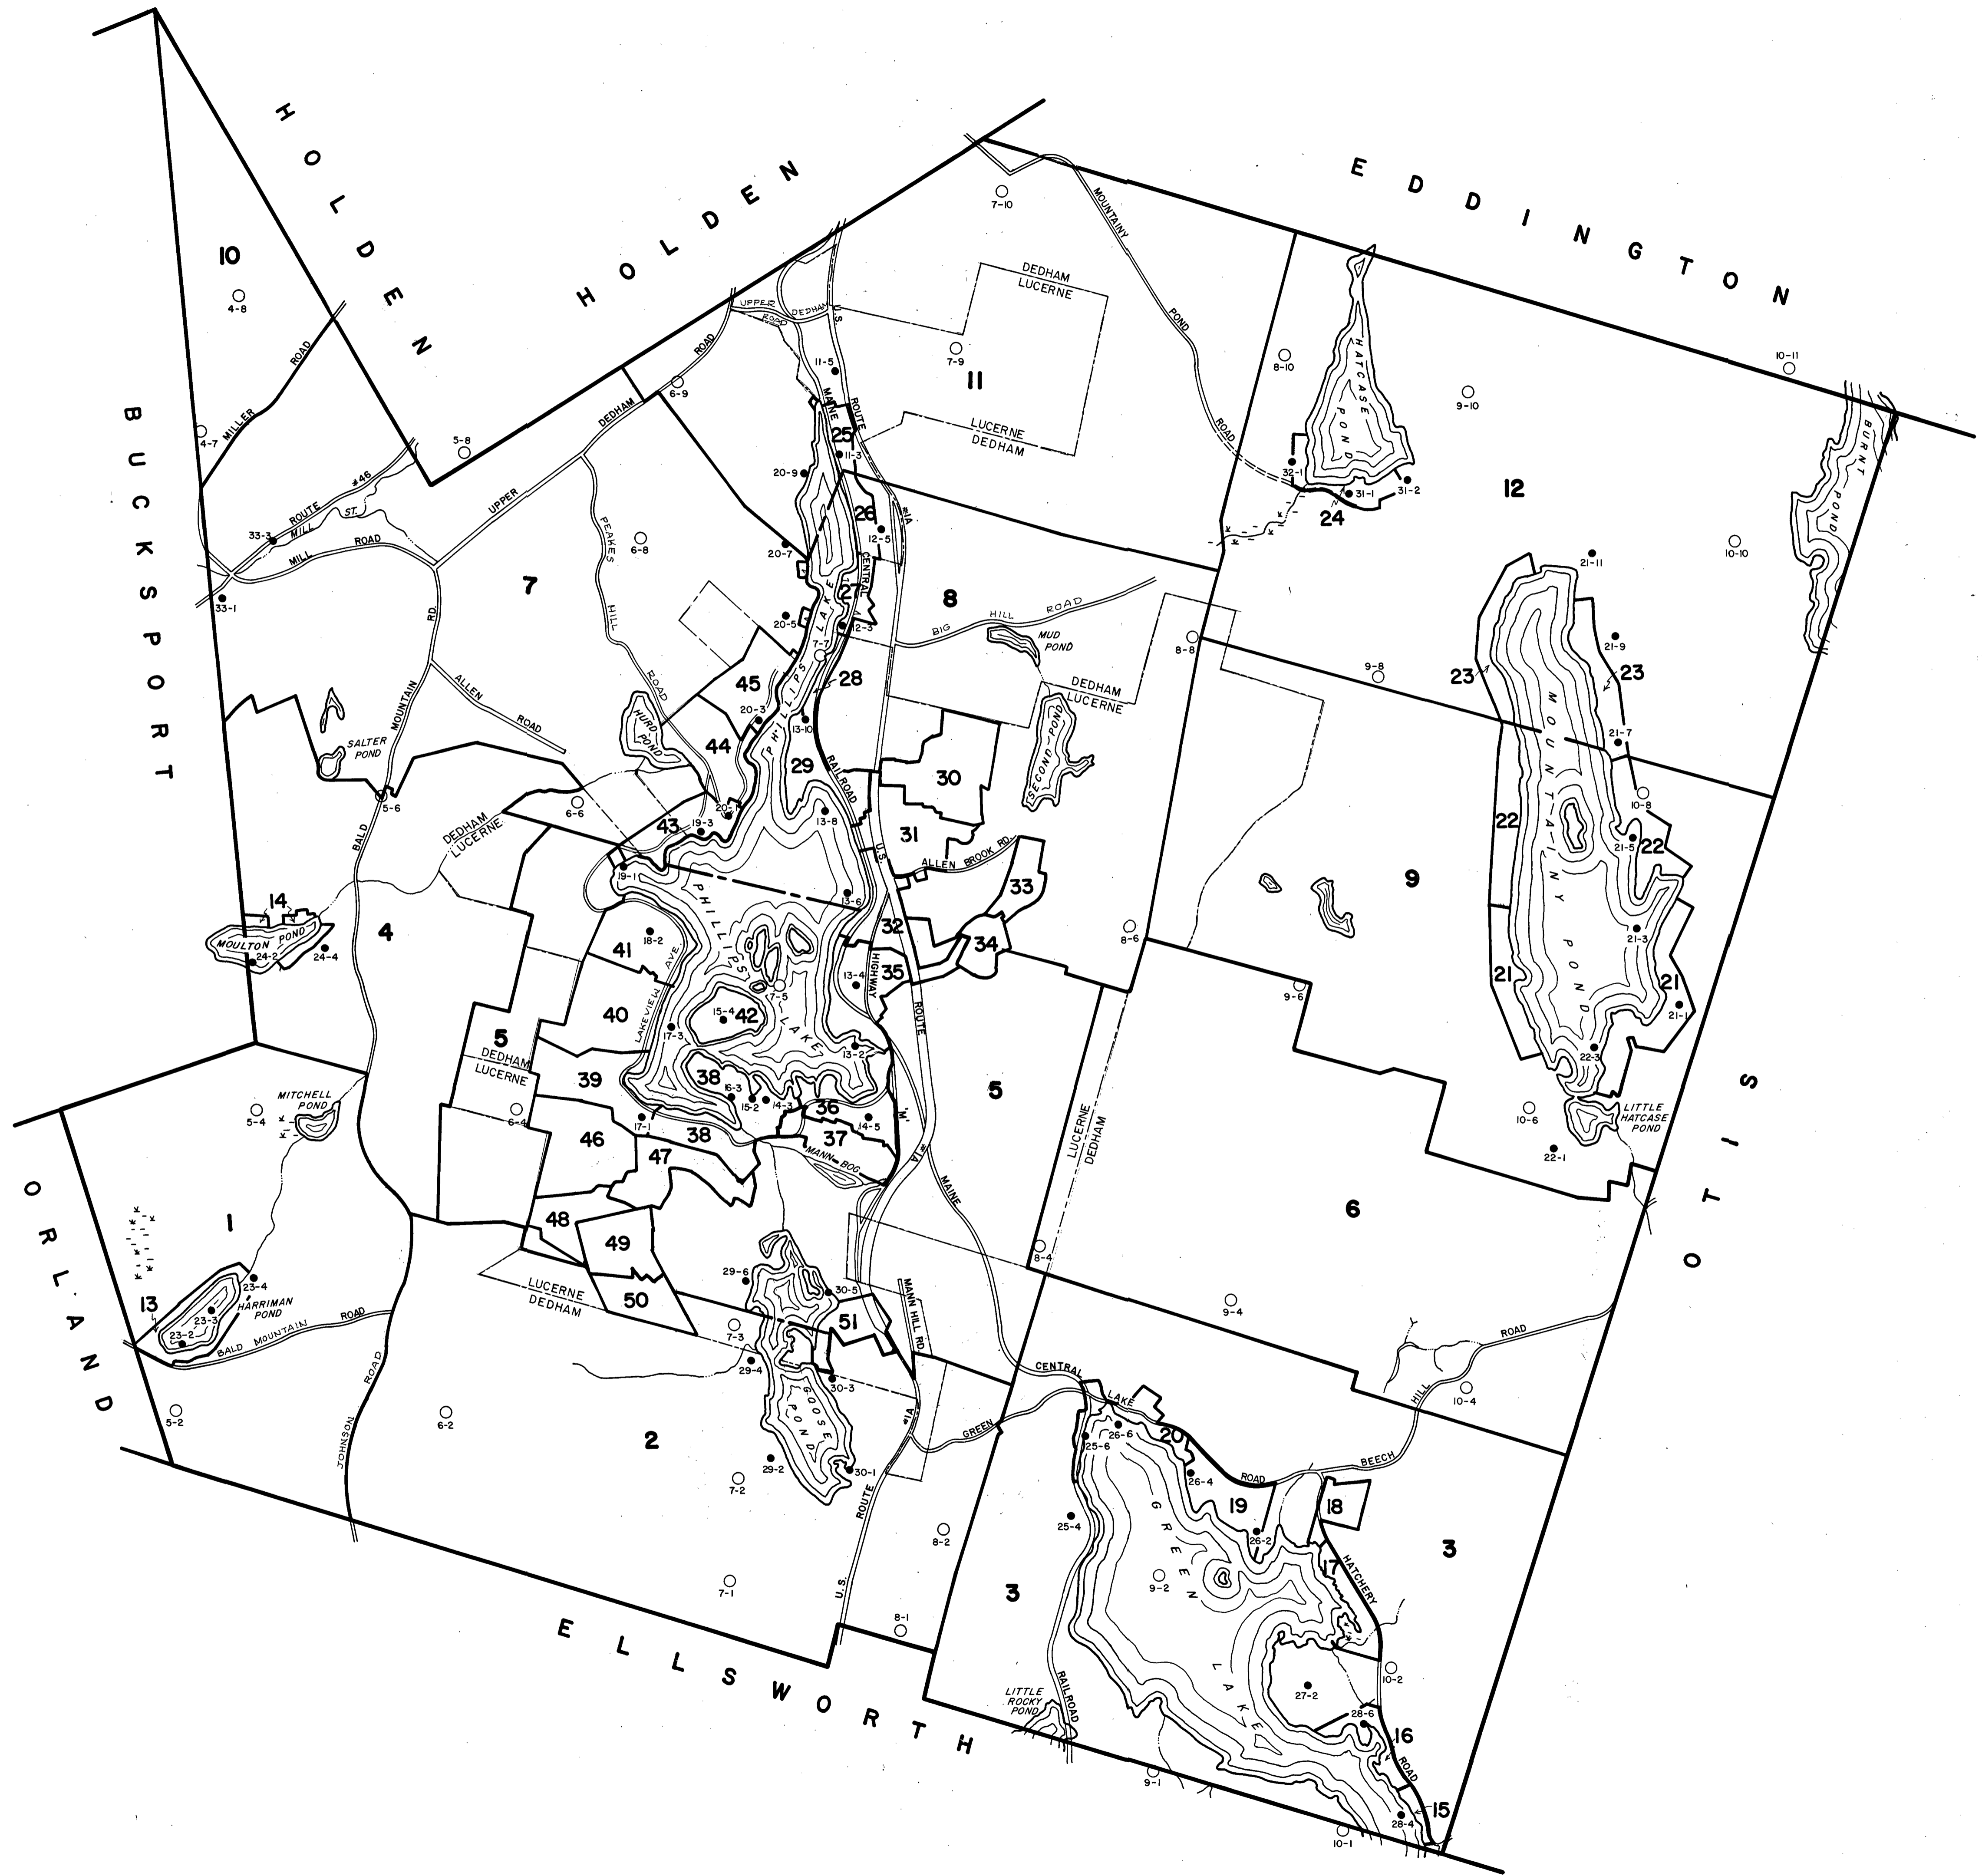

INDEX
MAP
TOWN
OF
DEDHAM

HANCOCK COUNTY
MAINE

1980

PREPARED
BY
SLF, Inc.
SKOWHEGAN
MAINE

SCALE
1" = 2000'
0 1000' 2000' 3000'

LEGEND
MAP LIMITS
RURAL PHOTO CENTER... 7-5
URBAN PHOTO CENTER... 28-4
MAP NUMBER 3

REVISED BY
H. R. DICKEY
2015,
2020

INDEX

SLF, Inc., Skowhegan, Maine