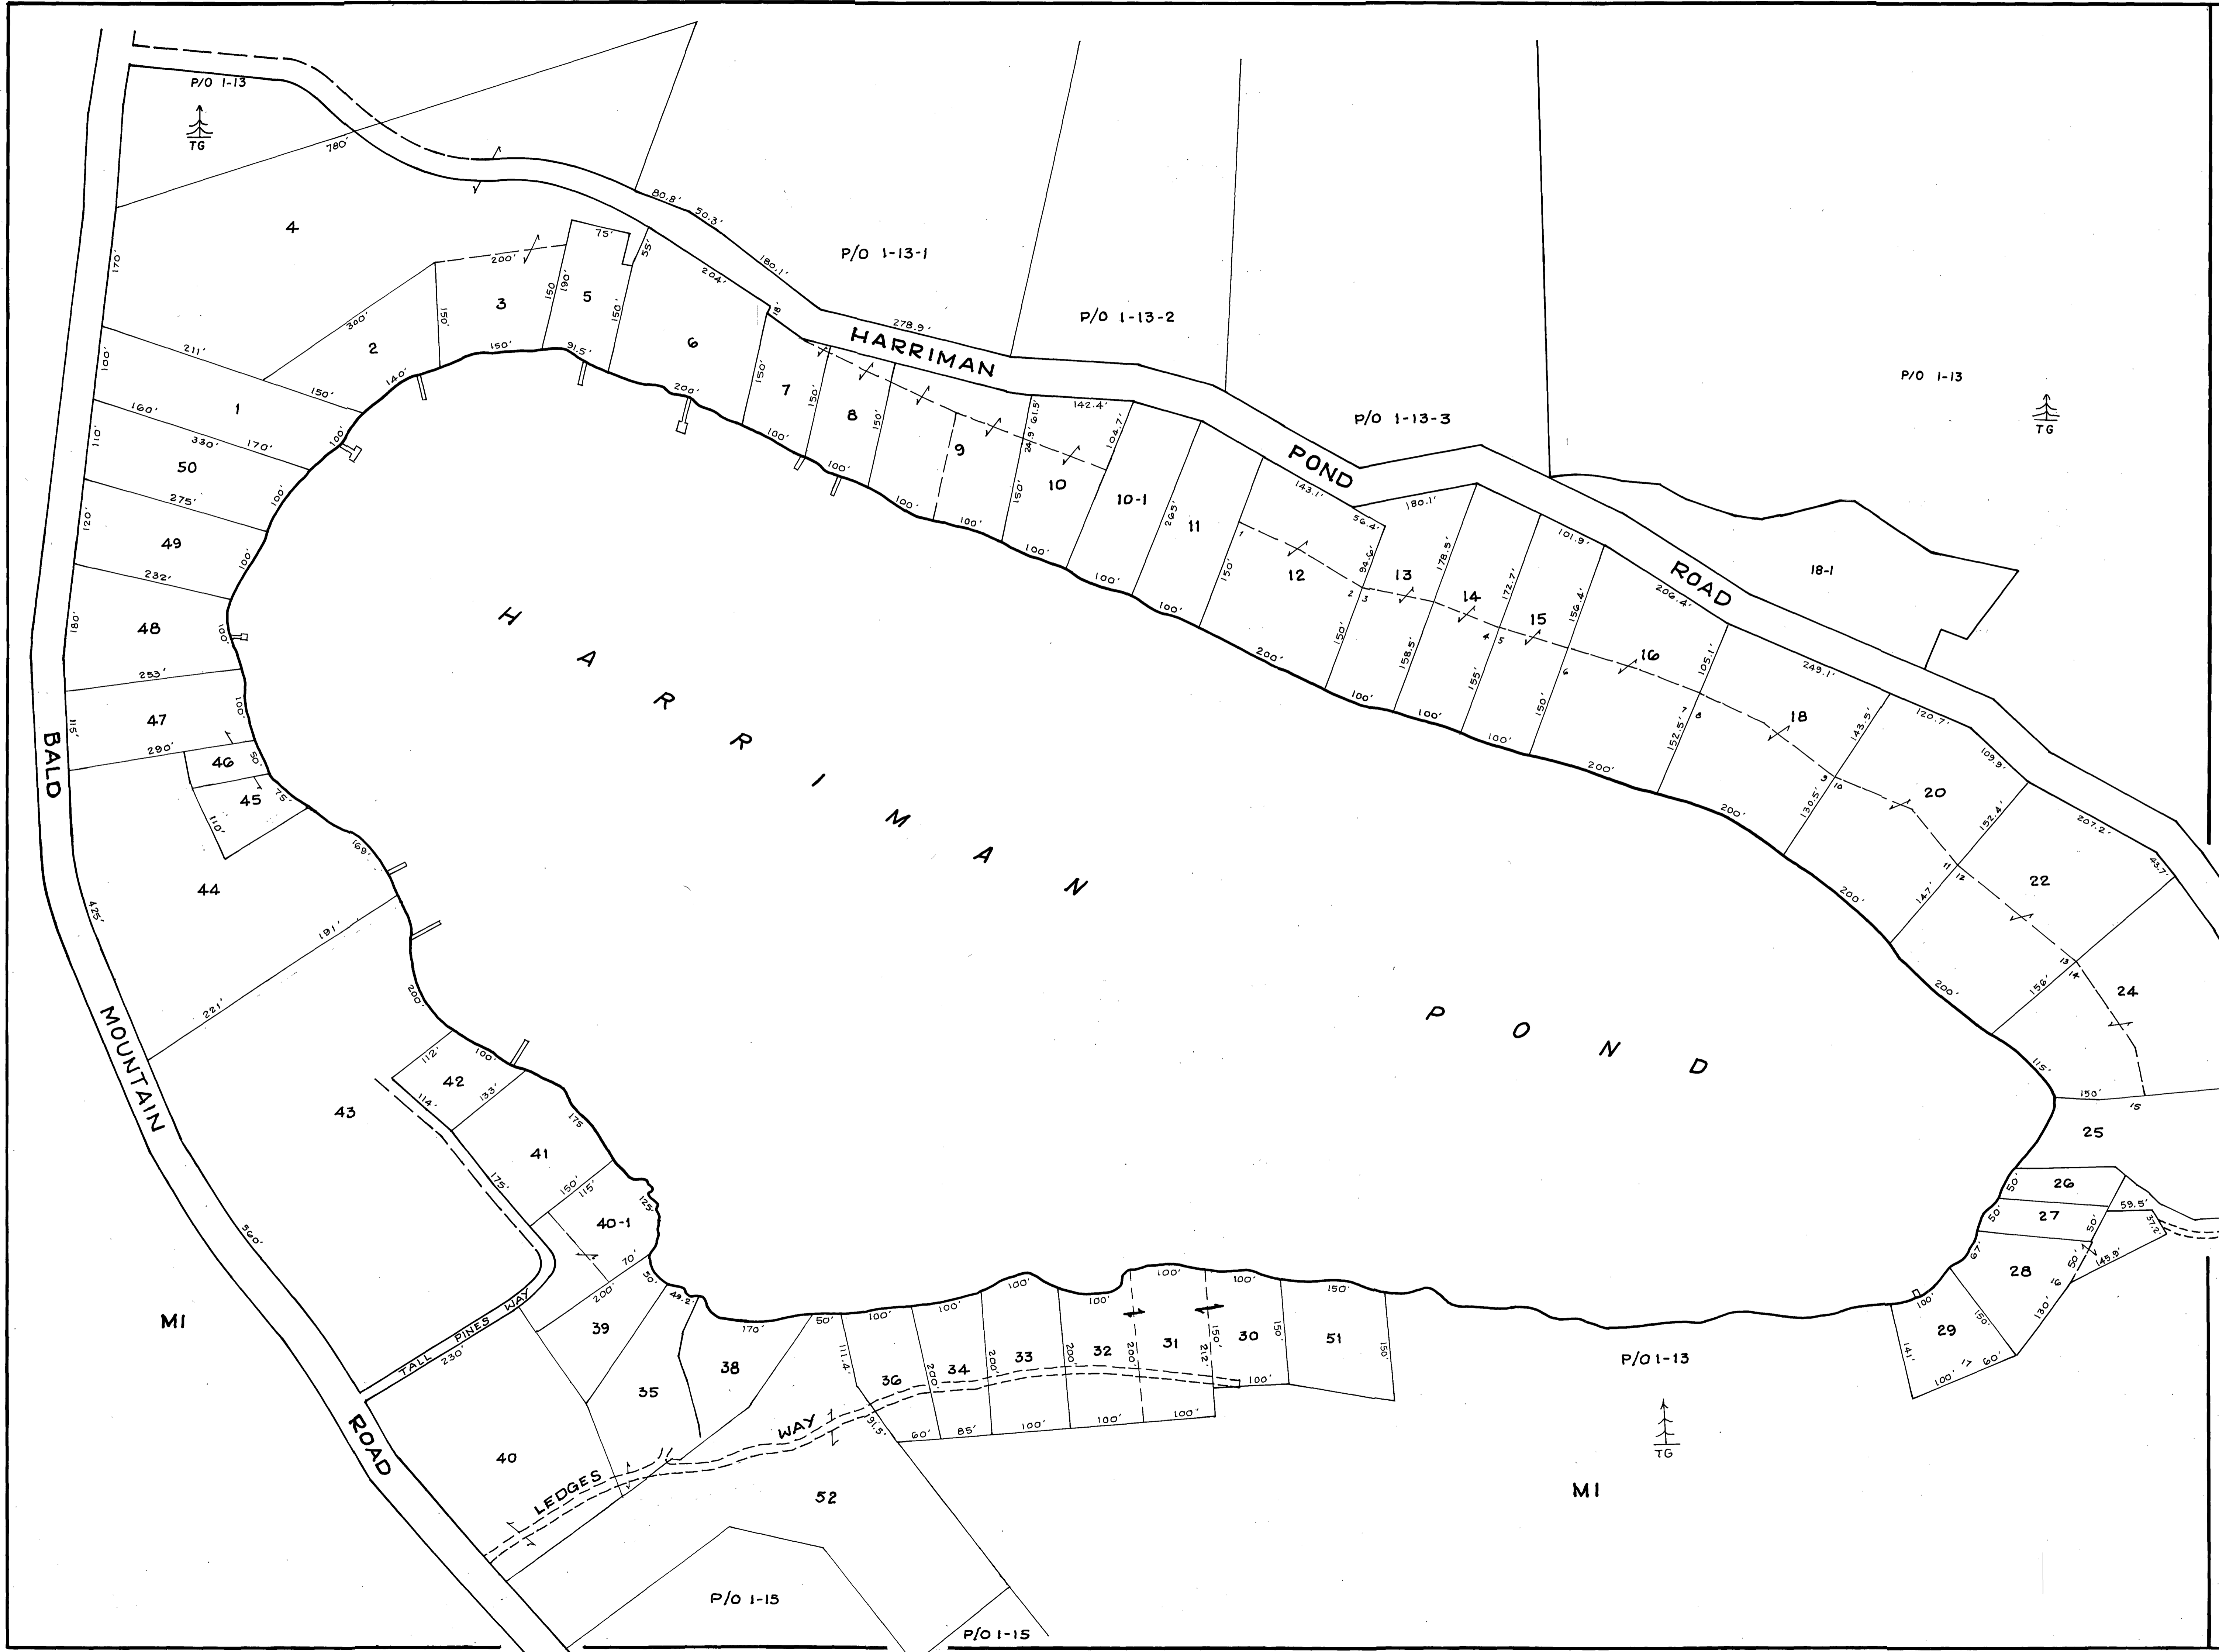

PROPERTY MAP
TOWN OF DEDHAM

HANCOCK COUNTY MAINE

1980
2015

PREPARED BY
S.L.F. Inc.
SKOWHEGAN MAINE
AND
H.R. DICKEY

LEGEND
 PARCEL NUMBER...5
 ADJACENT MAPS...M1
 MATCH LINE ---
 NOTE:
 FOR ASSESSMENT PURPOSES ONLY
 NOT TO BE USED FOR CONVEYANCES
 SCALE
 1" = 100'