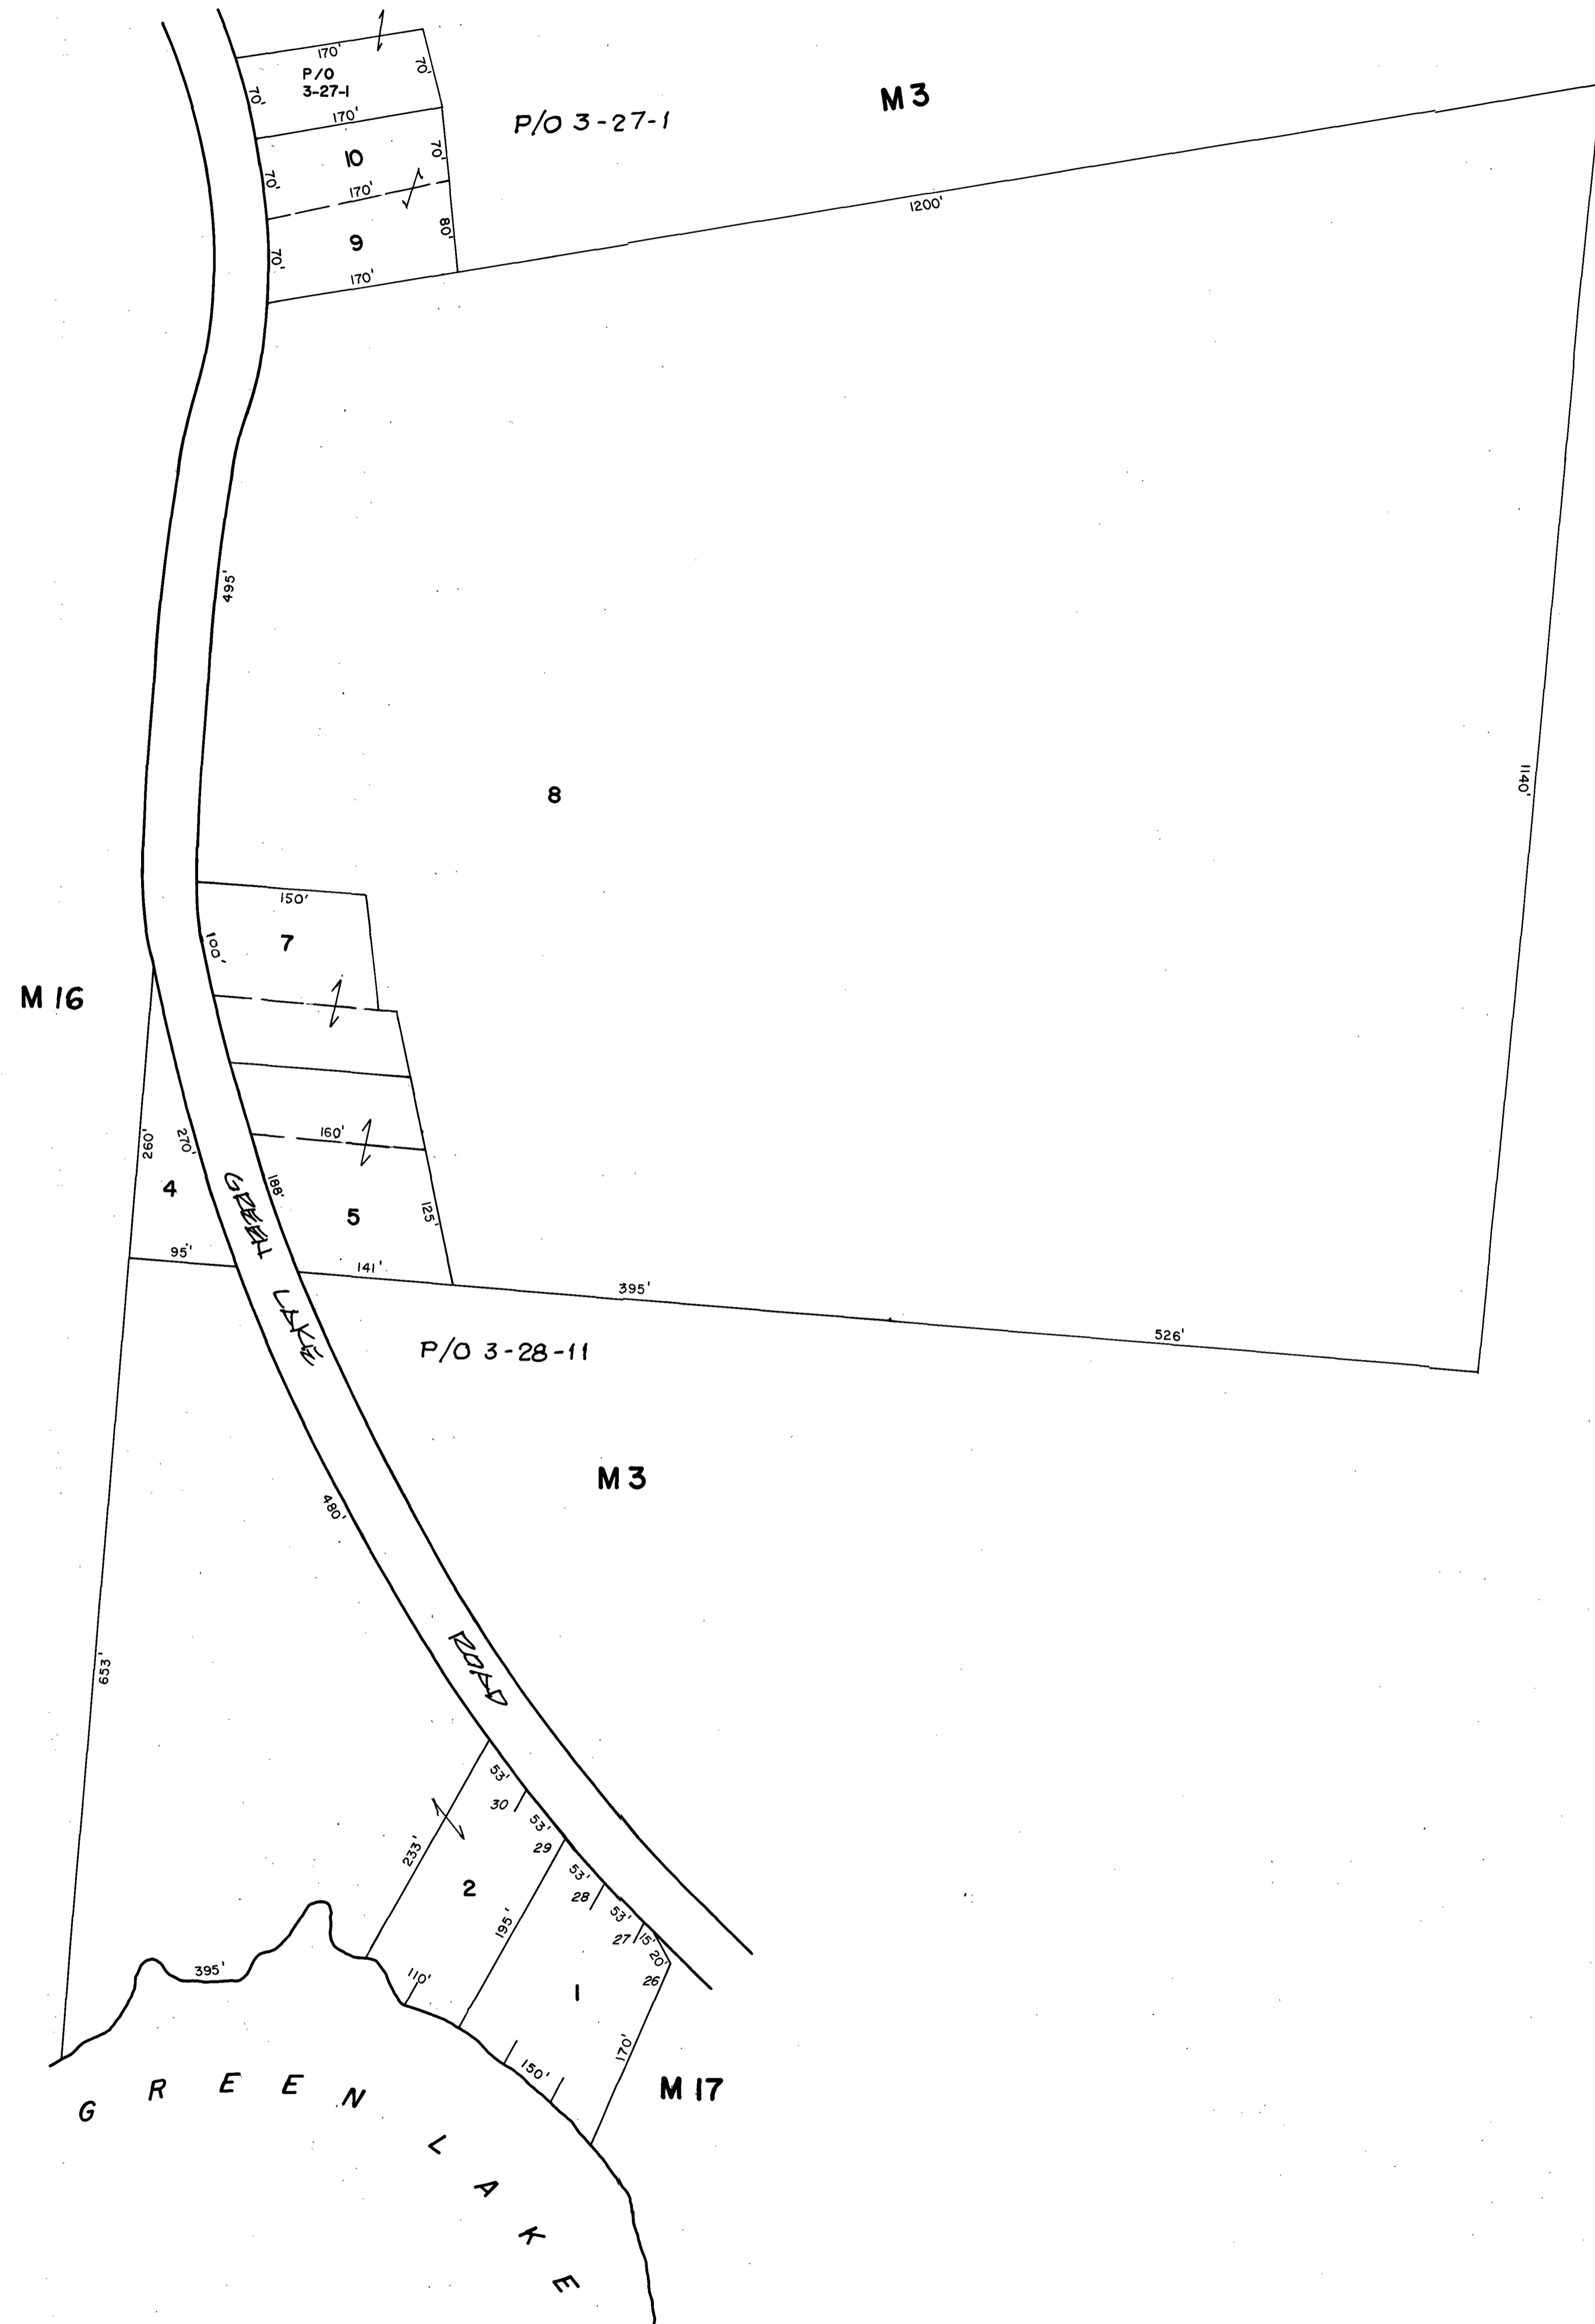

PROPERTY  
MAP  
TOWN  
OF  
DEDHAM

HANCOCK  
COUNTY  
MAINE

1980

PREPARED  
BY  
SLF, Inc.  
SKOWHEGAN  
MAINE

LEGEND  
PARCEL  
NUMBER... 5  
ADJACENT  
MAPS... M2  
MATCH  
LINE

NOTE:  
FOR ASSESSMENT  
PURPOSES ONLY  
NOT TO BE USED  
FOR CONVEYANCES  
REVISED BY  
H.R. DICKEY  
2015,  
2020

NOTE: NO LOT # 6 THIS SHEET