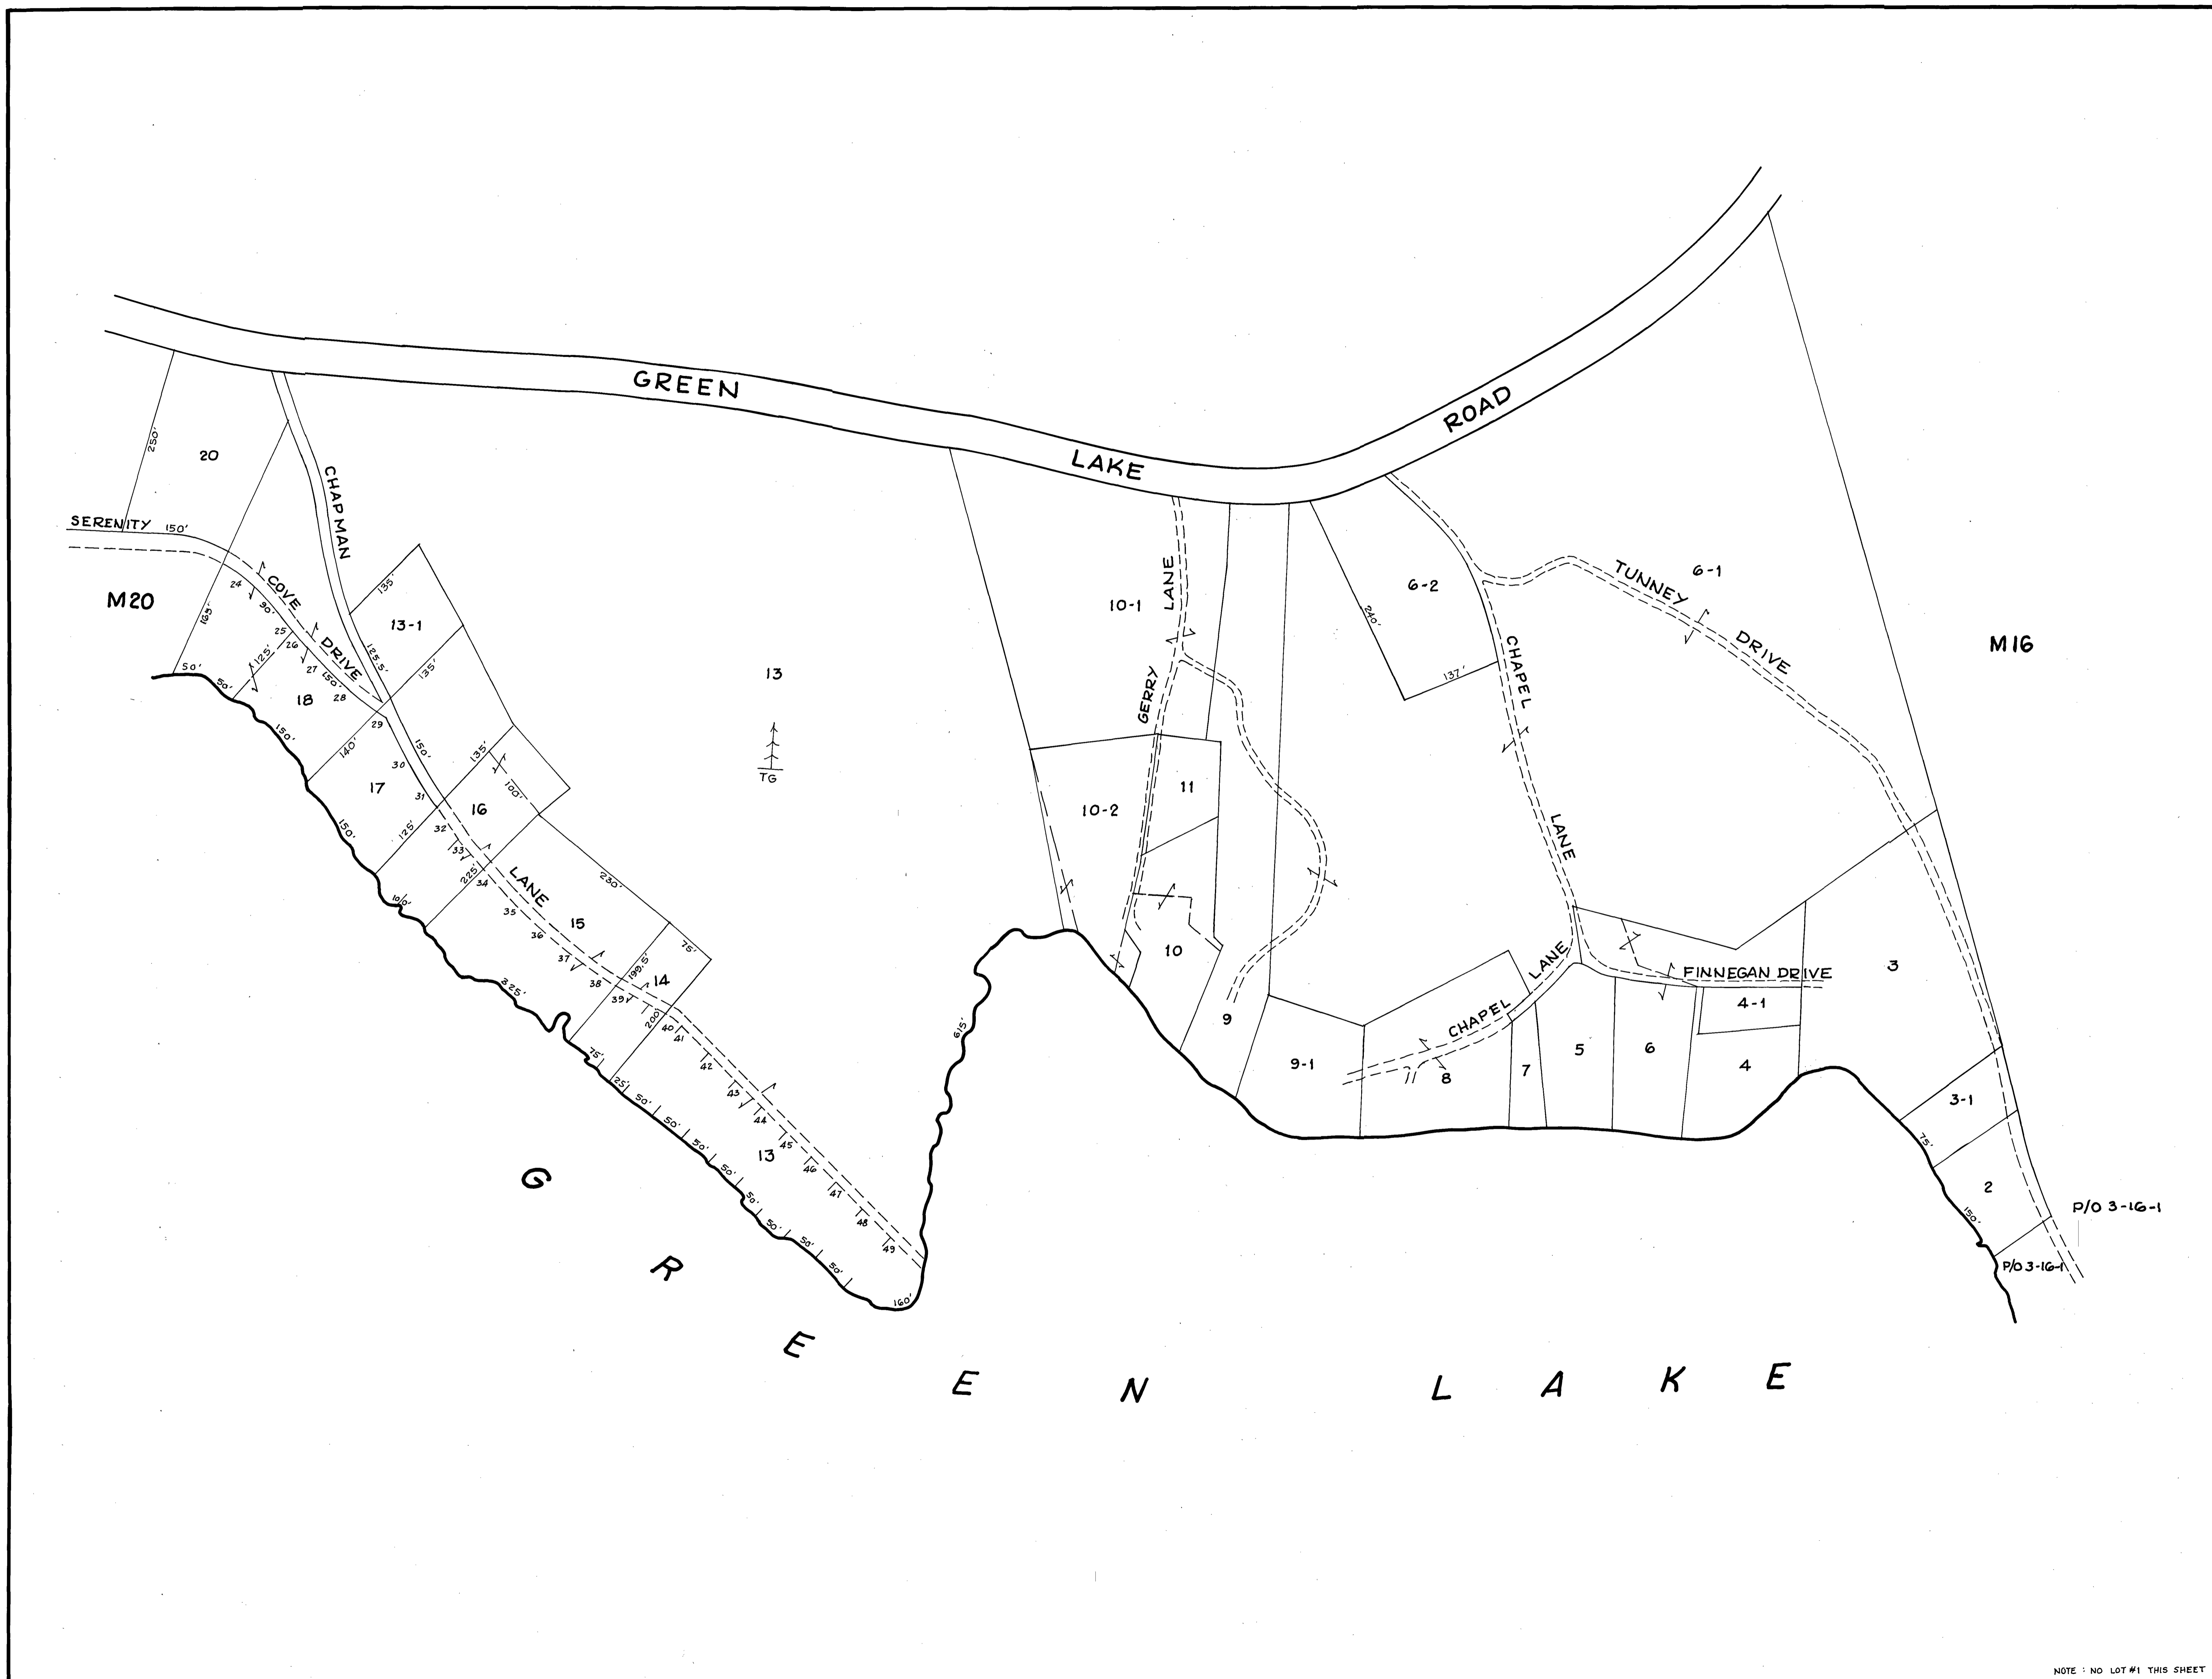

PROPERTY
MAP
TOWN
OF
DEDHAM

HANCOCK
COUNTY
MAINE

1980
2015

PREPARED
BY
S.L.F., Inc.
SKOWHEGAN
MAINE
AND
H. R. DICKEY

LEGEND
PARCEL NUMBER... 5
ADJACENT MAPS... M2
MATCH LINE _____

NOTE:
FOR ASSESSMENT
PURPOSES ONLY
NOT TO BE USED
FOR CONVEYANCES
REVISED BY
H. R. DICKEY
2015,
2020

NOTE: NO LOT #1 THIS SHEET