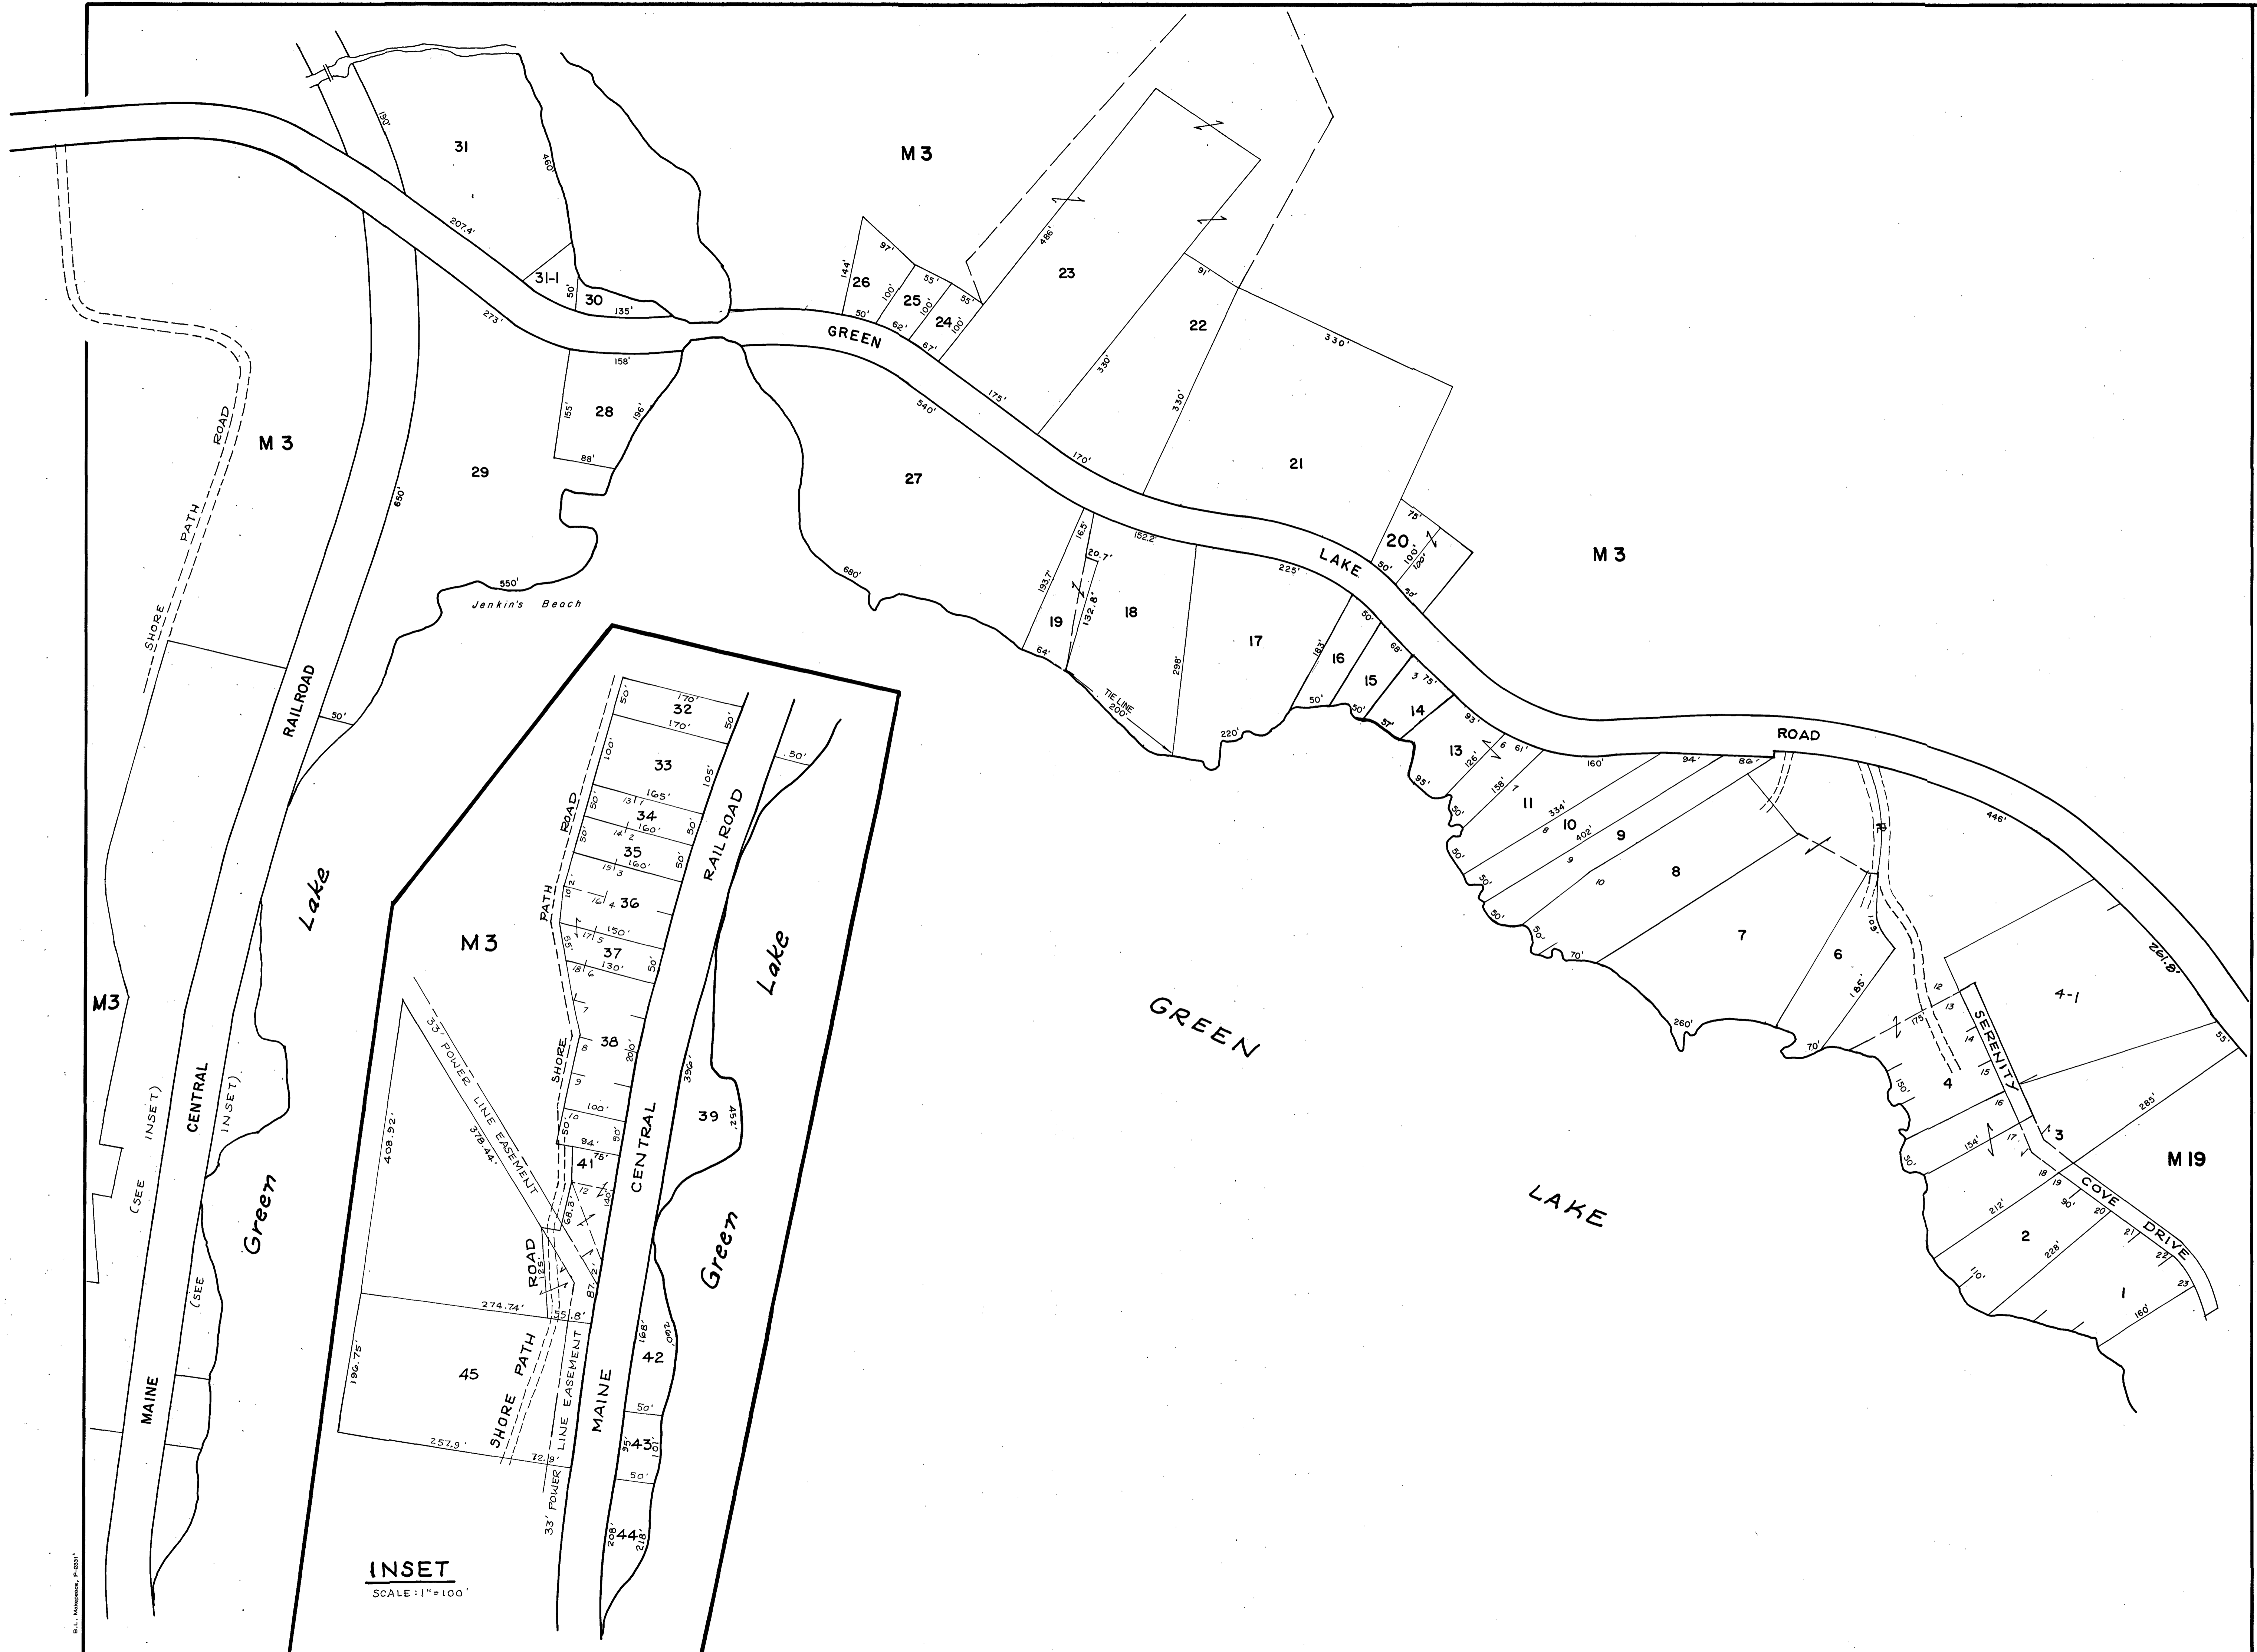

PROPERTY MAP
TOWN OF DEDHAM

HANCOCK COUNTY MAINE

1980

PREPARED BY
SLF, Inc.
SKOWHEGAN MAINE

LEGEND
PARCEL NUMBER...5
ADJACENT MAPS...M2
MATCH LINE

NOTE:
FOR ASSESSMENT PURPOSES ONLY
NOT TO BE USED FOR CONVEYANCES
REVISED BY
H. R. DICKEY
2015,
2020

INSET
SCALE: 1" = 100'

SLF, Inc. 1980