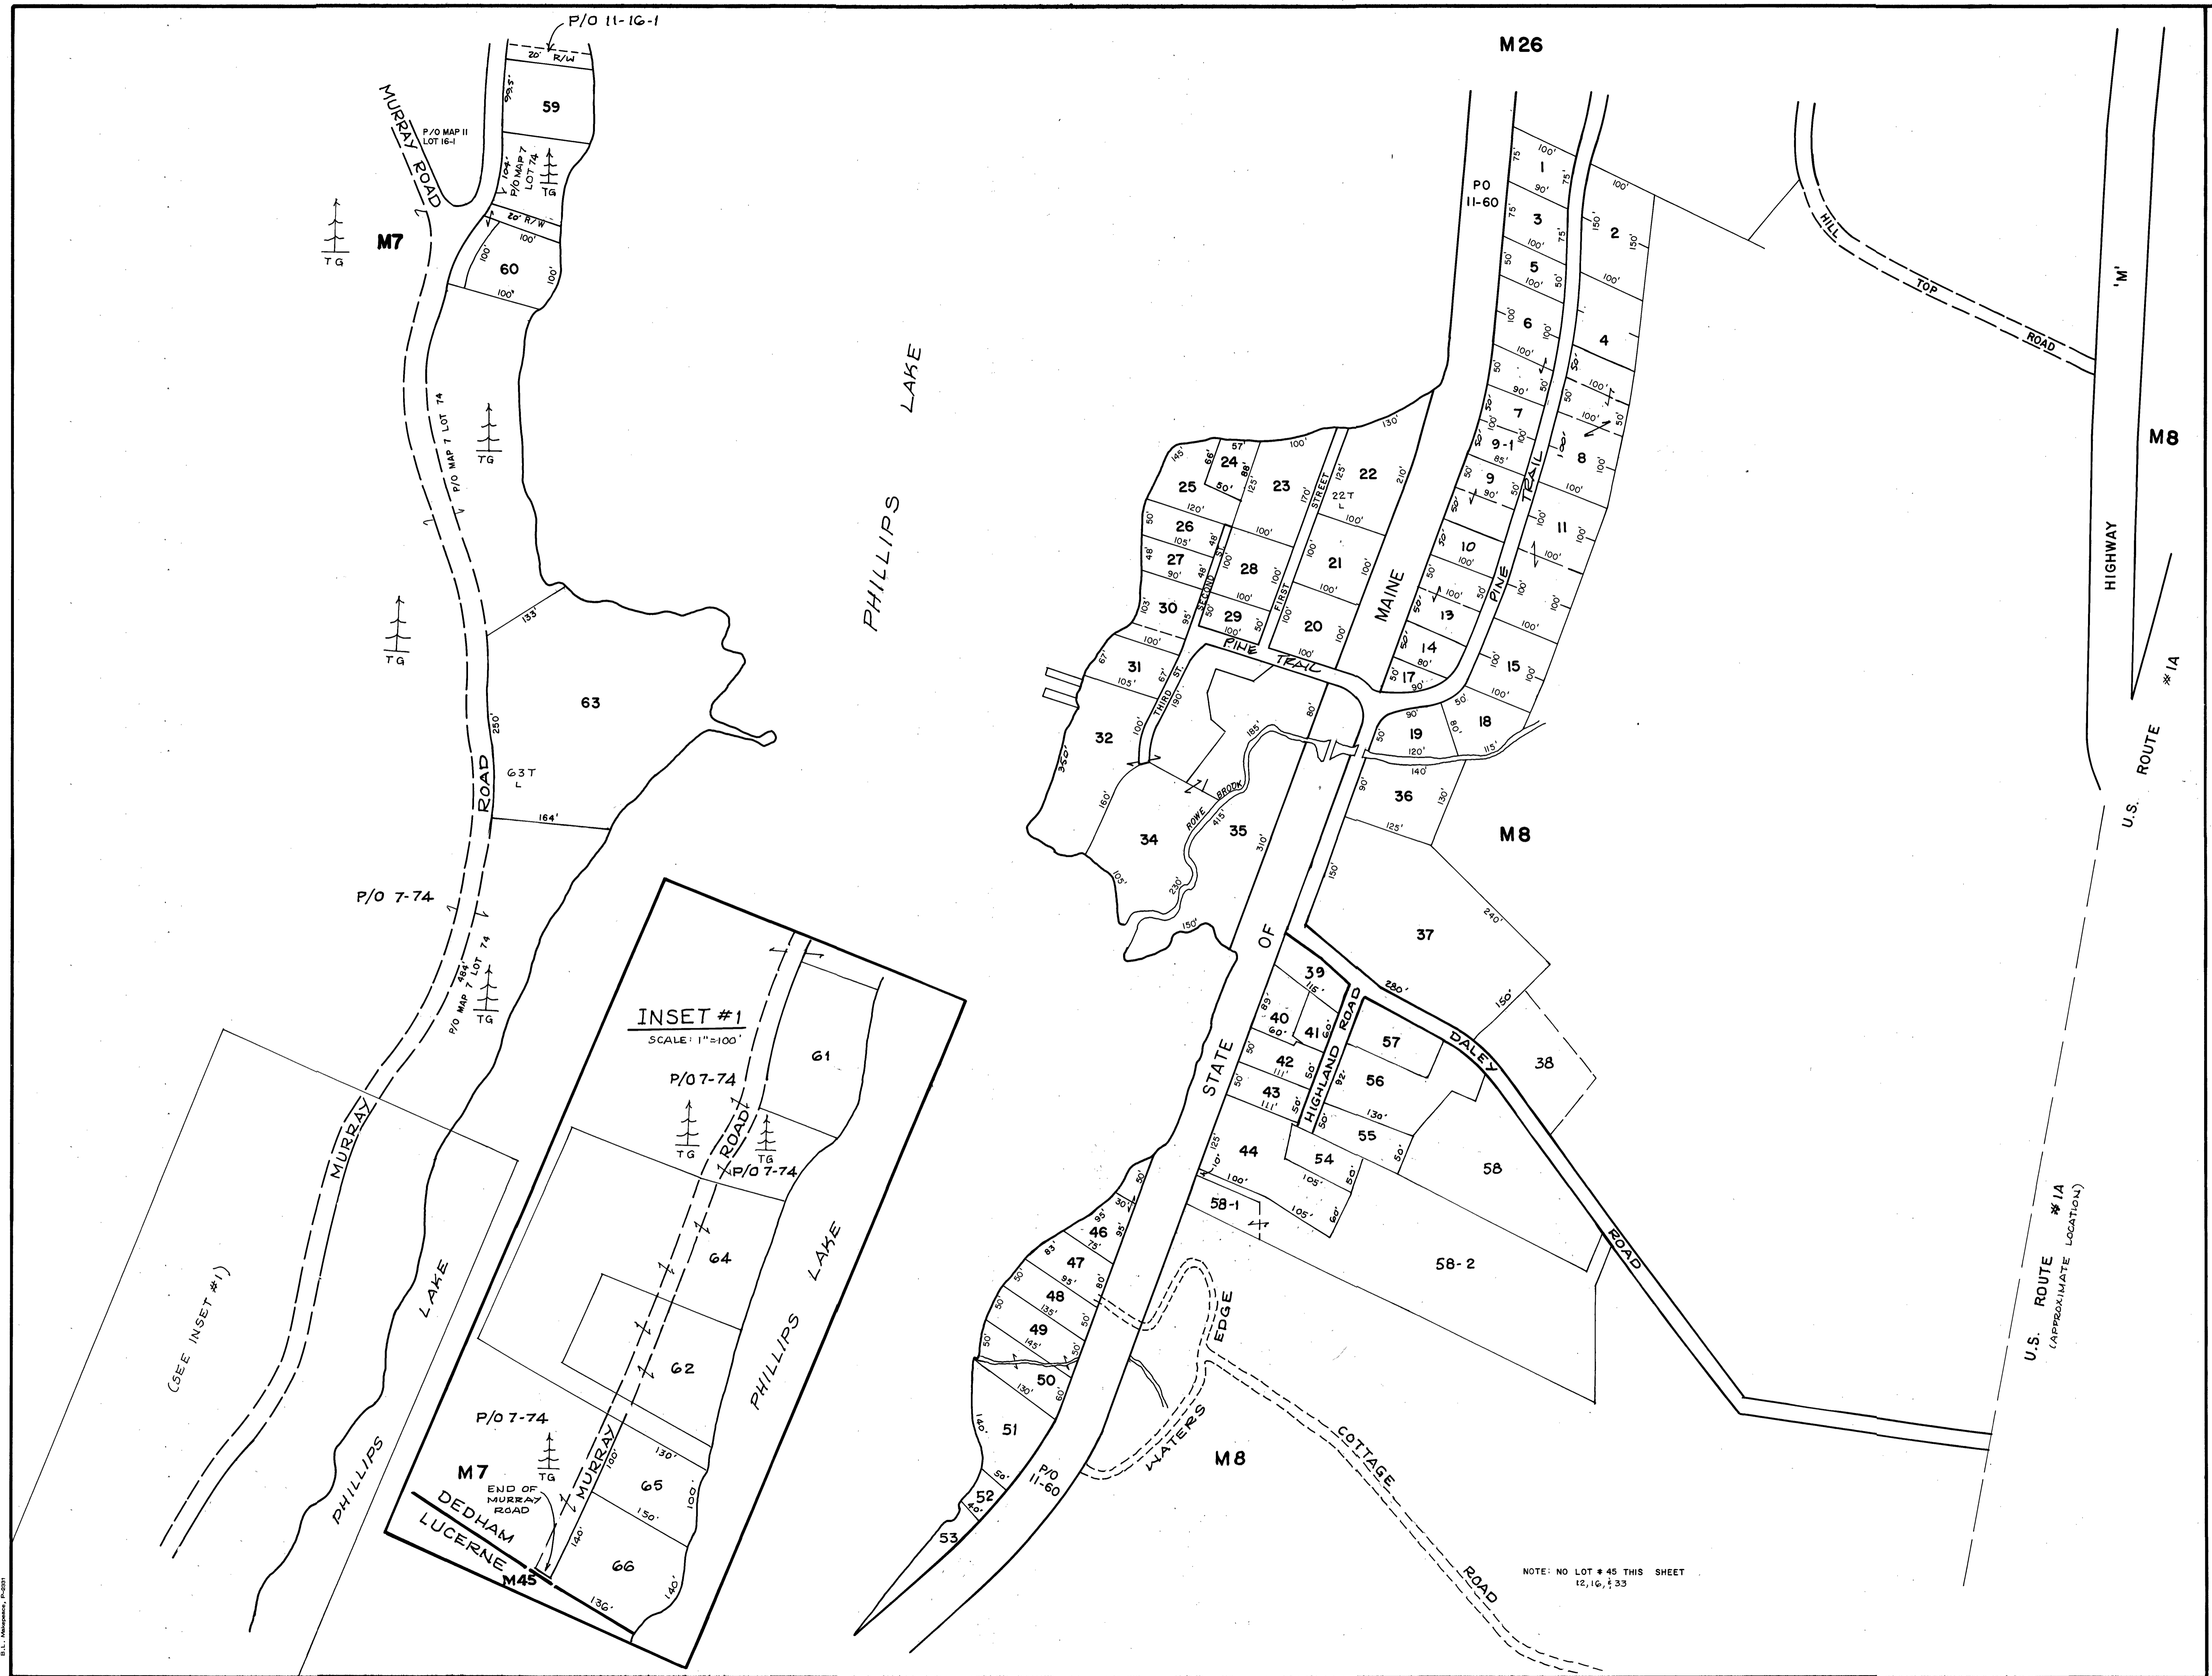

PROPERTY
MAP
TOWN
OF
DEDHAM

HANCOCK
COUNTY
MAINE
1980

PREPARED
BY
SLF, Inc.
SKOWHEGAN
MAINE

LEGEND
PARCEL NUMBER... 5
ADJACENT MAPS... M2
MATCH LINE

NOTE:
FOR ASSESSMENT
PURPOSES ONLY
NOT TO BE USED
FOR CONVEYANCES
REVISED BY
H.R. DICKEY
2015,
2020

NOTE: NO LOT # 45 THIS SHEET
12, 16, 33

B.L. International, Inc.