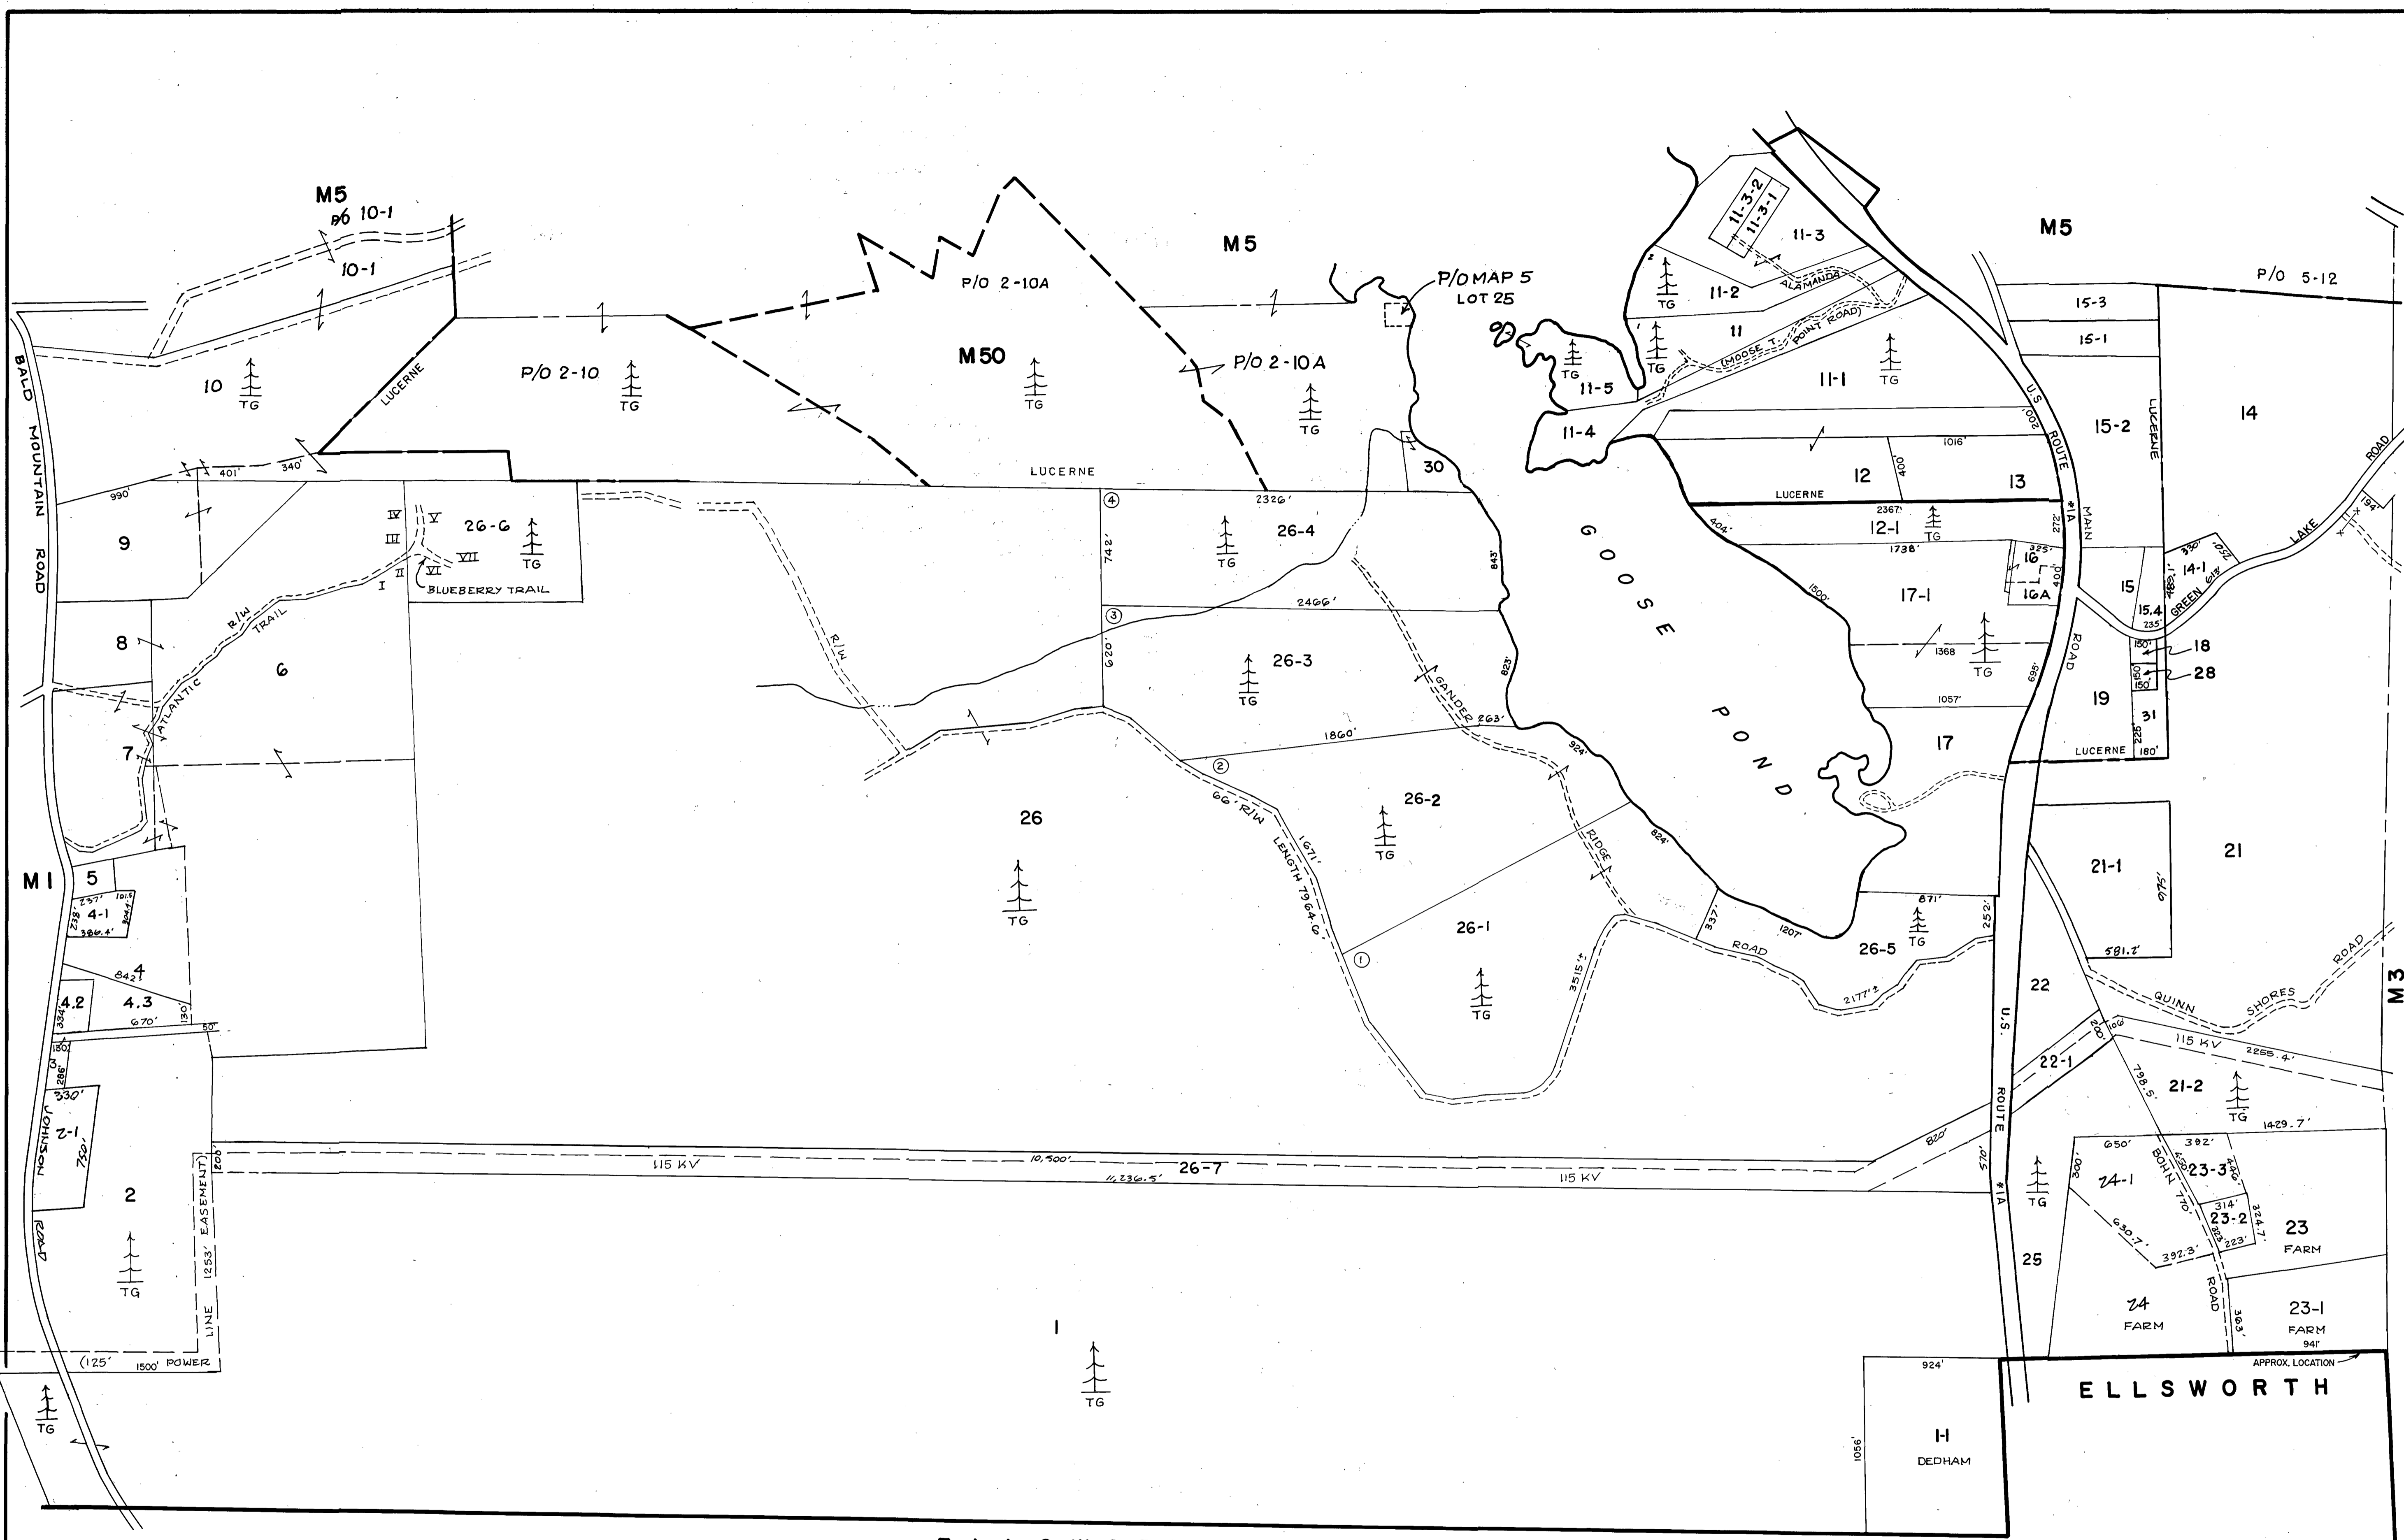

PROPERTY
MAP
TOWN
OF
DEDHAM

HANCOCK
COUNTY
MAINE

1980

PREPARED
BY
SLF, Inc.
SKOWHEGAN
MAINE

LEGEND
PARCEL NUMBER... 5
ADJACENT MAPS... M2
MATCH LINE

NOTE:
FOR ASSESSMENT
PURPOSES ONLY
NOT TO BE USED
FOR CONVEYANCES
REVISED BY:
H.R. DICKEY 2015,
2020

ELLSWORTH

ELLSWORTH

H
DEDHAM

NOTE: NO LOT # 27, 29 THIS SHEET