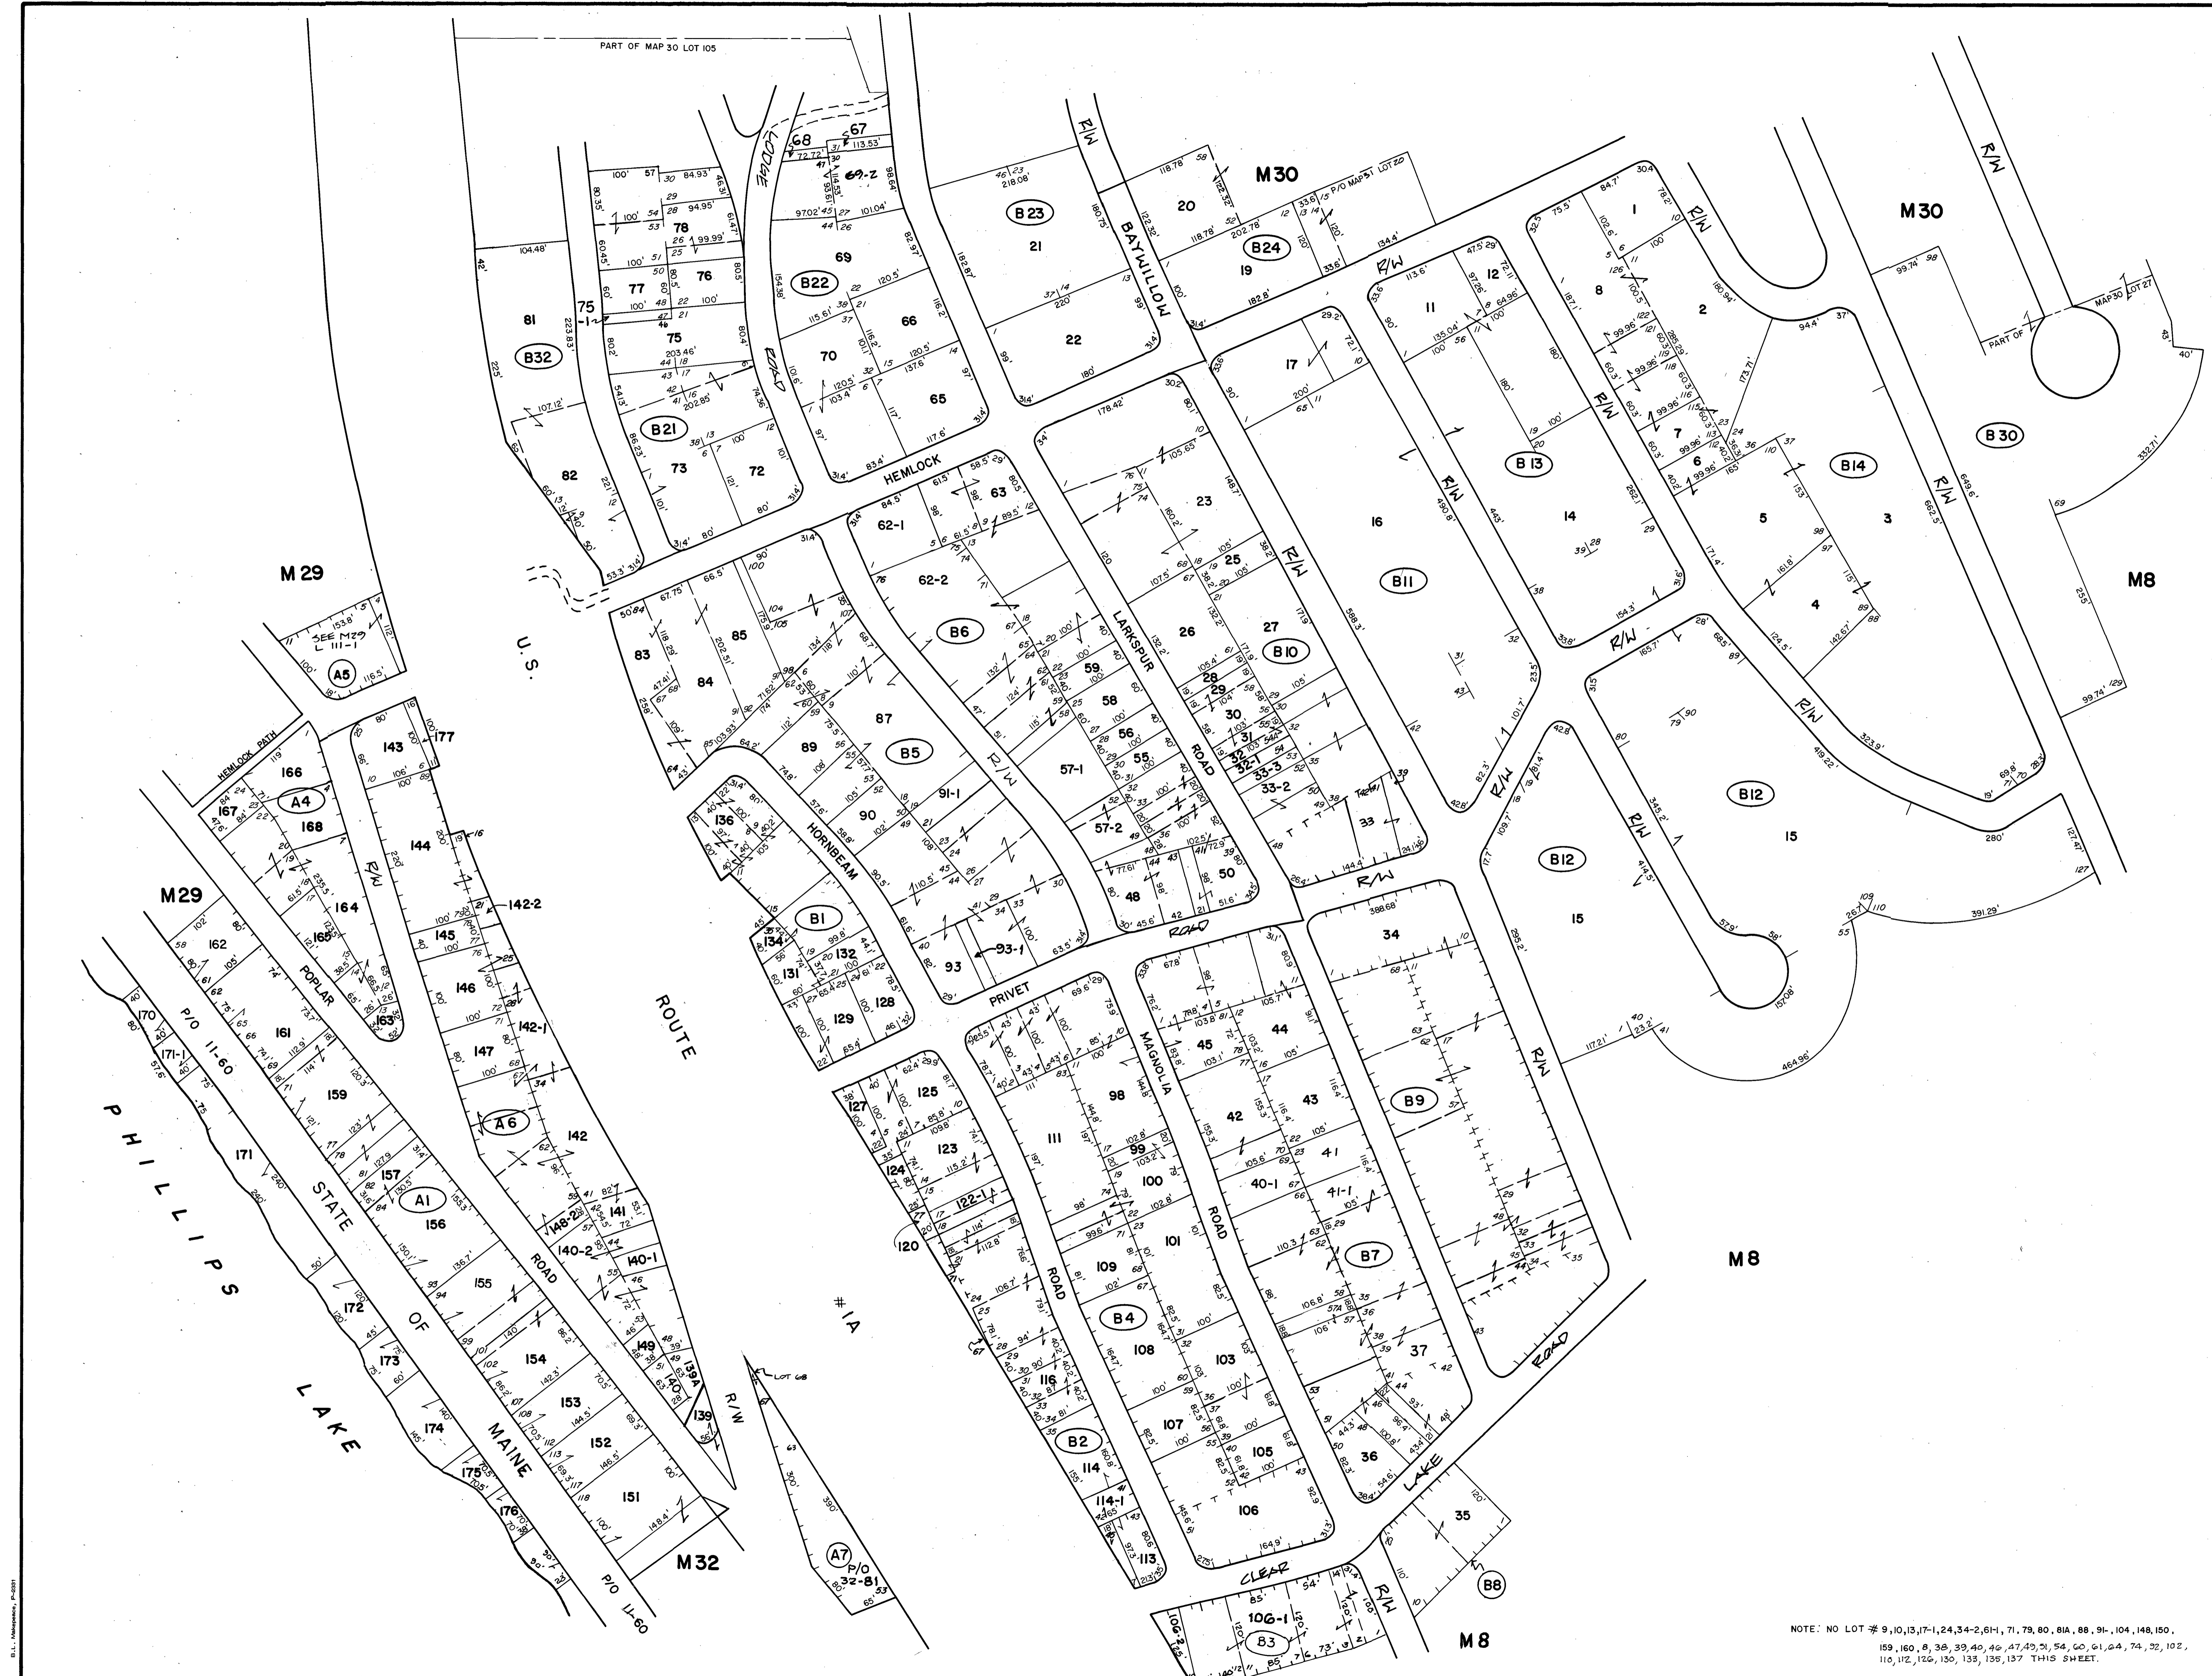

PROPERTY
MAP
TOWN
OF
DEDHAM

HANCOCK
COUNTY
MAINE

1980

PREPARED
BY
SLF, Inc.
SKOWHEGAN
MAINE

LEGEND
 PARCEL NUMBER...5
 ADJACENT MAPS...M2
 MATCH LINE
 NOTE:
 FOR ASSESSMENT PURPOSES ONLY
 NOT TO BE USED FOR CONVEYANCES
BLOCK NUMBER...B3
 SECTION B
 REVISED BY
 H. R. DICKEY
 2015
 2020

NOTE: NO LOT # 9, 10, 13, 17-1, 24, 34-2, 61, 71, 79, 80, 81A, 88, 91, 104, 148, 150, 159, 160, 8, 38, 39, 40, 46, 47, 49, 51, 54, 60, 61, 64, 74, 32, 102, 110, 112, 126, 130, 133, 135, 137 THIS SHEET.