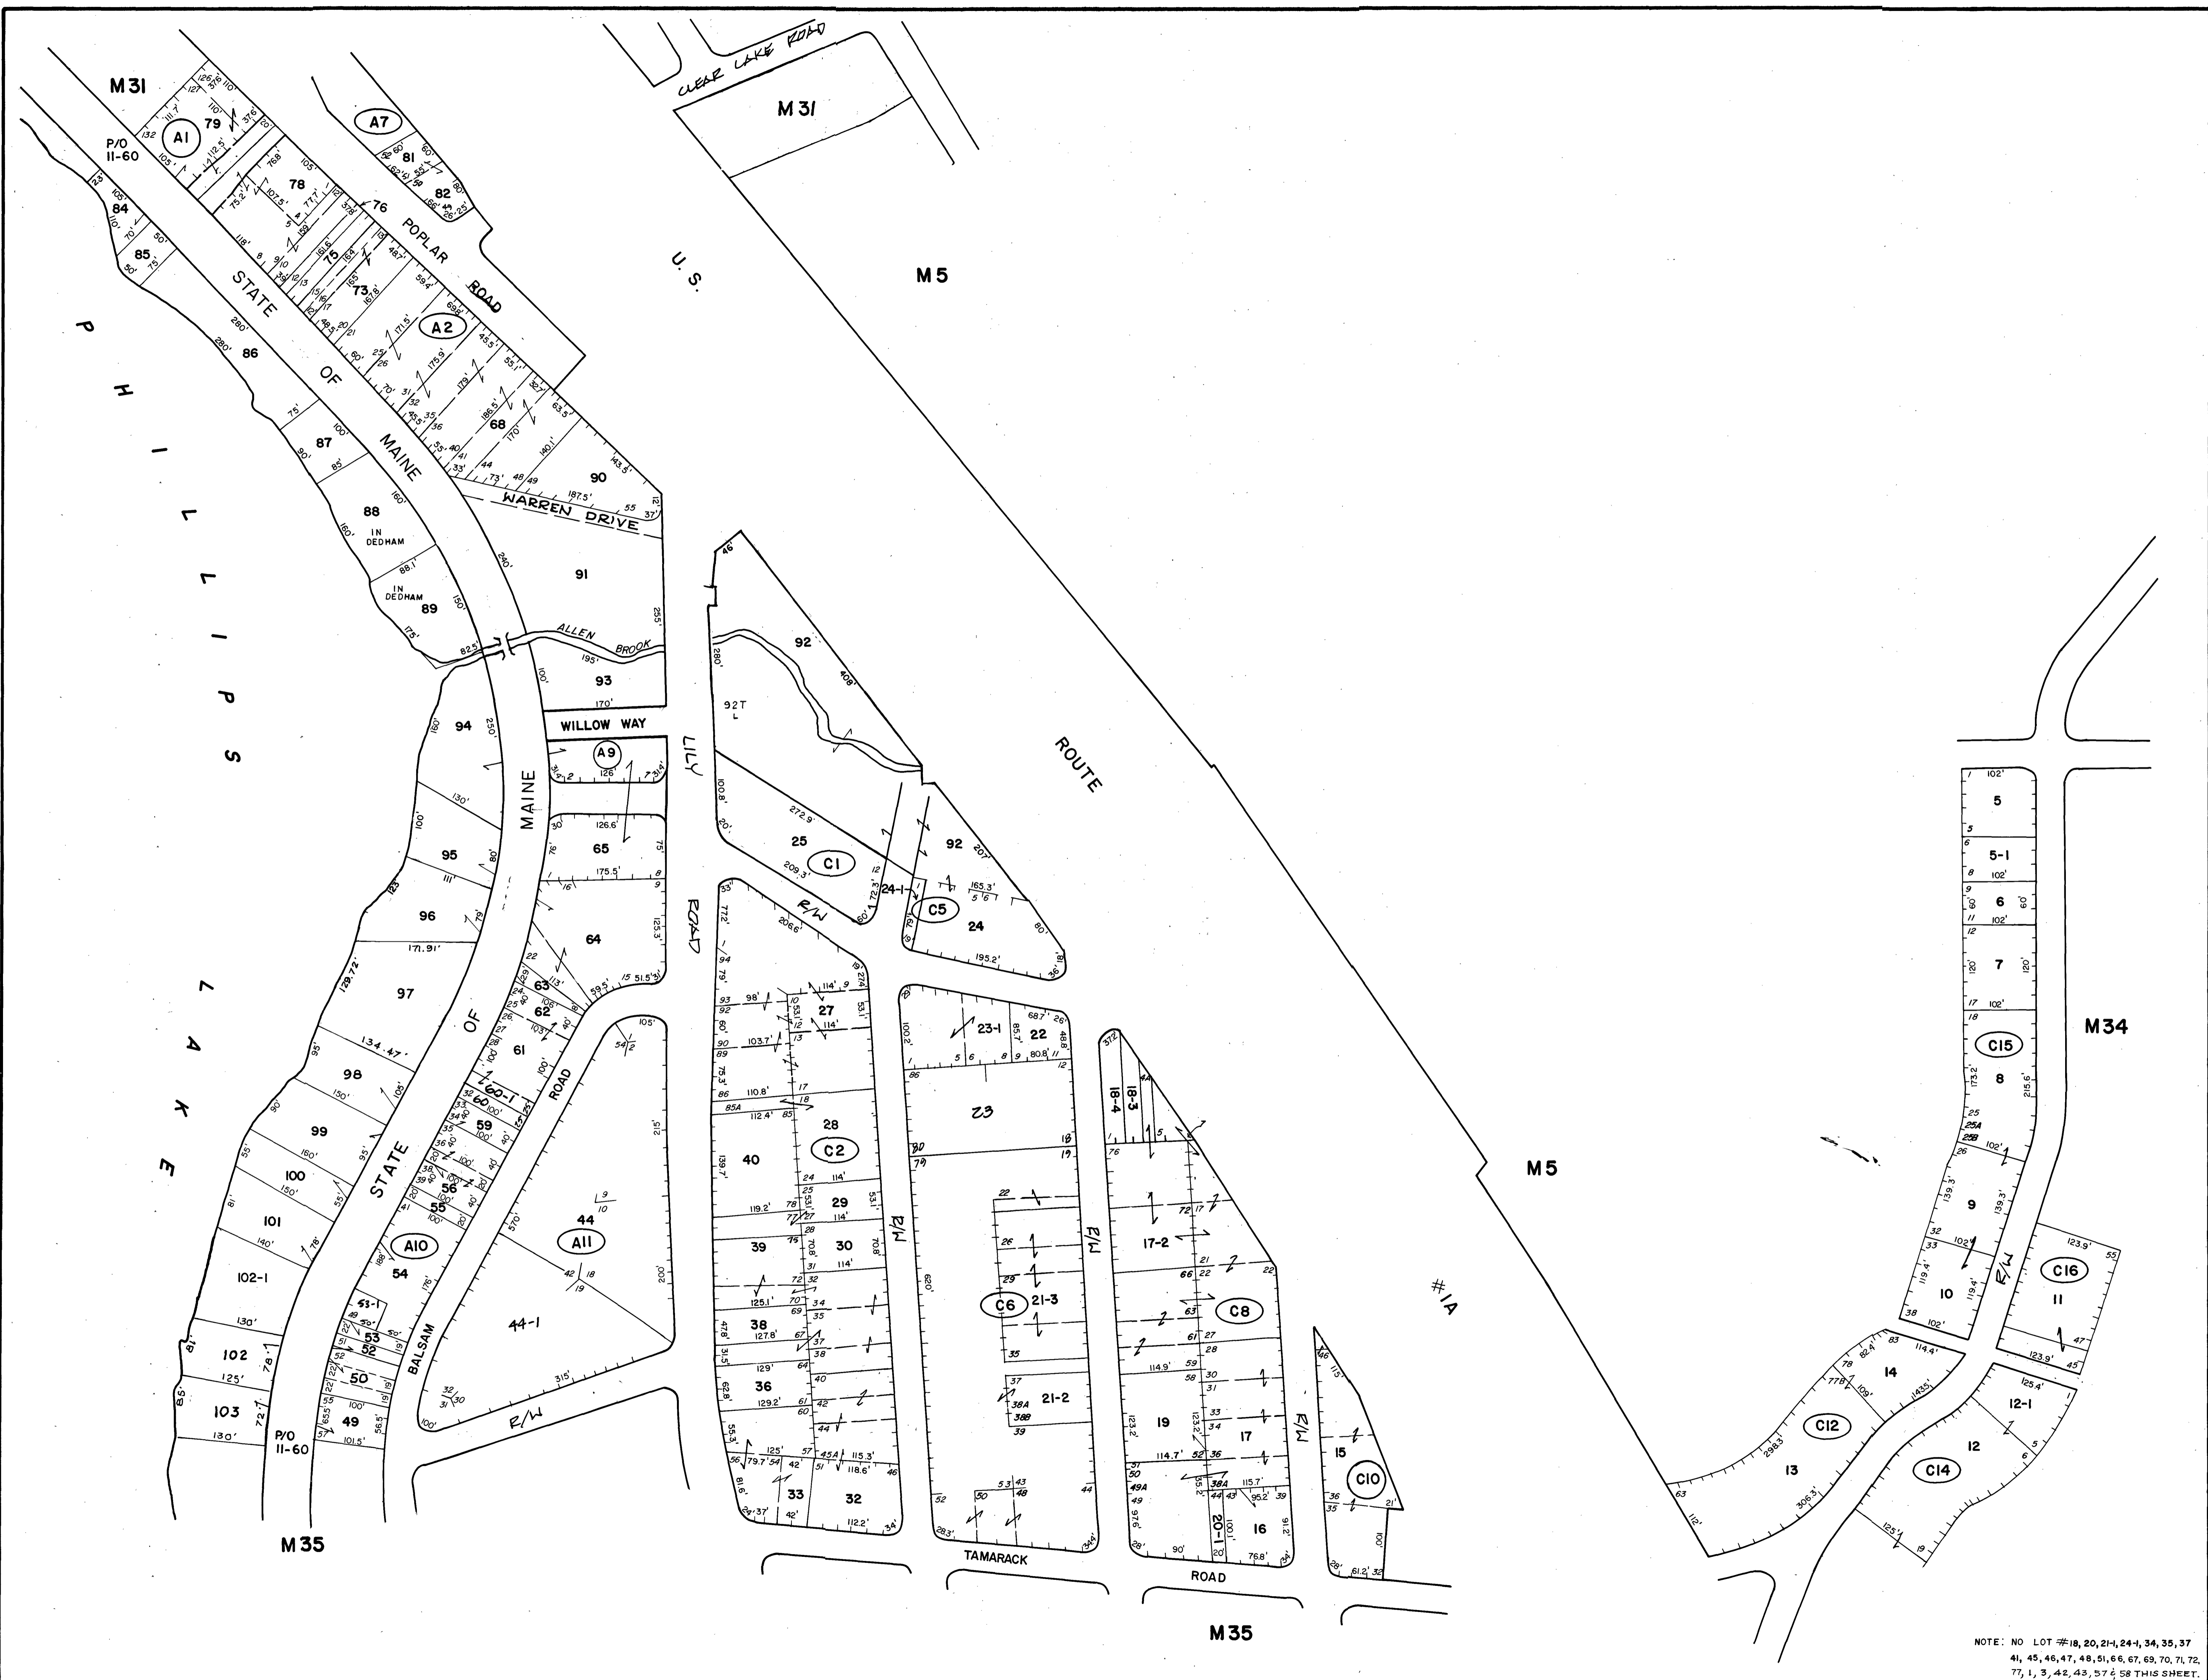

PROPERTY MAP
TOWN OF DEDHAM

HANCOCK COUNTY
MAINE

1980

PREPARED BY
SLF, Inc.
SKOWHEGAN MAINE

LEGEND
 PARCEL NUMBER...5
 ADJACENT MAPS...M2
 MATCH LINE ---
 NOTE:
 FOR ASSESSMENT PURPOSES ONLY
 NOT TO BE USED FOR CONVEYANCES
 BLOCK NUMBER...B3
 SECTION A
 REVISED BY
 H. R. DICKEY
 2015
 2020

NOTE: NO LOT #18, 20, 21-1, 24-1, 34, 35, 37
 41, 45, 46, 47, 48, 51, 66, 67, 69, 70, 71, 72,
 77, 1, 3, 42, 43, 57 & 58 THIS SHEET.