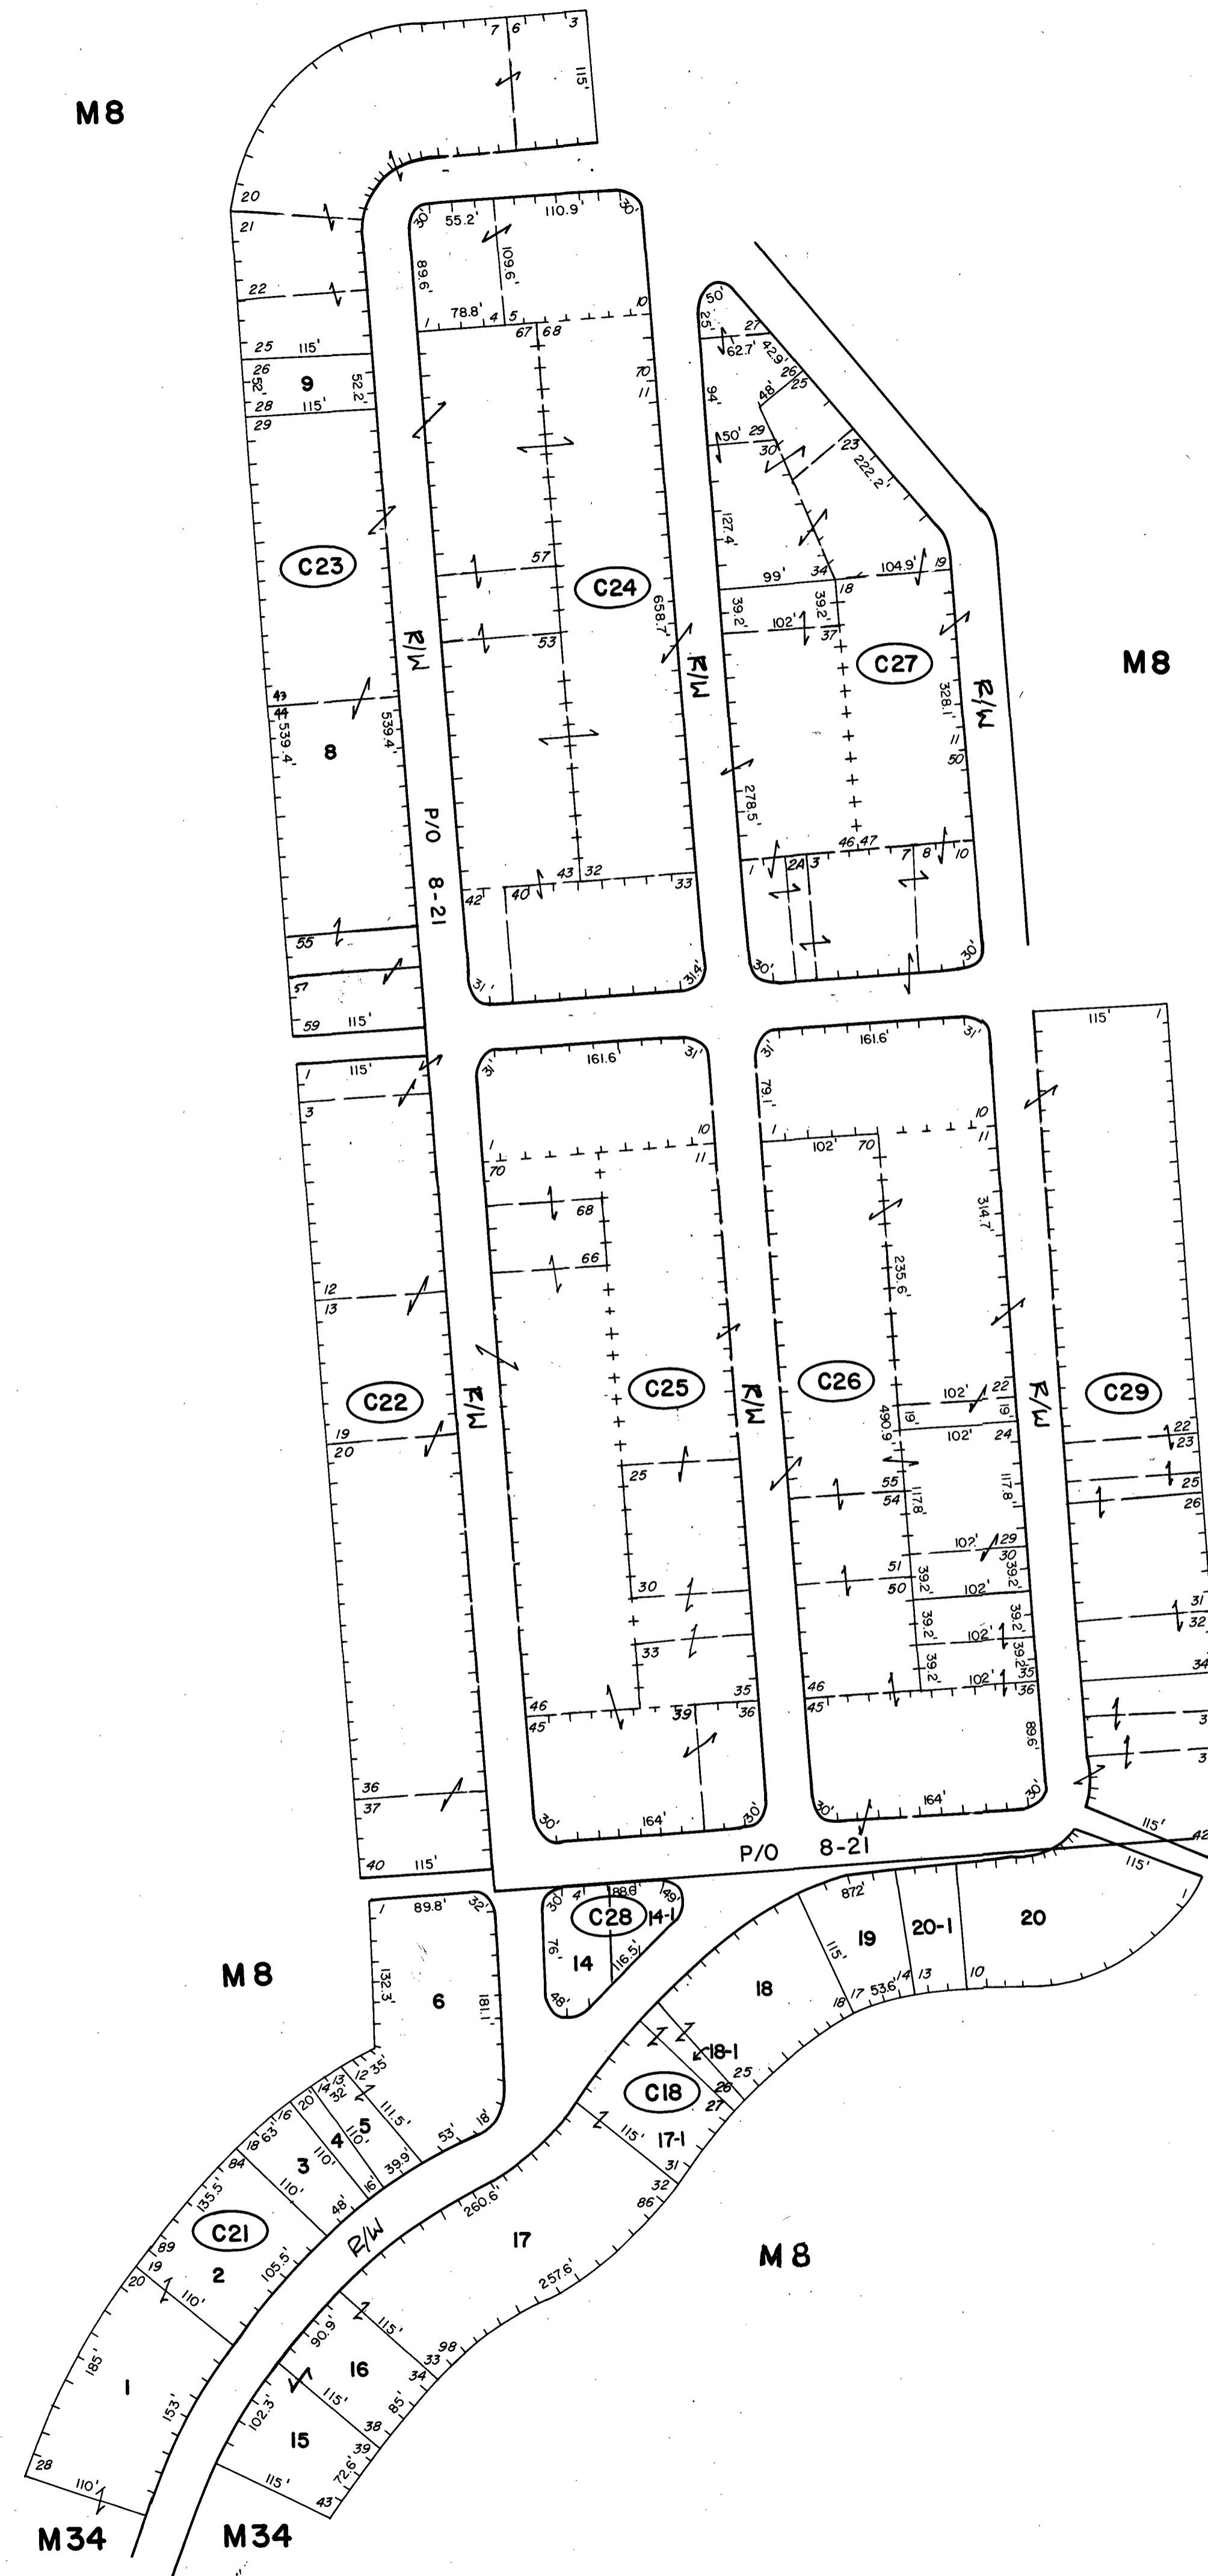

PROPERTY
MAP
TOWN
OF
DEDHAM

HANCOCK
COUNTY
MAINE

1980

PREPARED
BY
SLF, Inc.
SKOWHEGAN
MAINE

LEGEND
PARCEL
NUMBER... 5
ADJACENT
MAPS... M2
MATCH
LINE

NOTE:
FOR ASSESSMENT
PURPOSES ONLY
NOT TO BE USED
FOR CONVEYANCES
BLOCK
NUMBER... B3
SECTION C
REVISED BY
H.R. DICKEY
2015
2020

NOTE: NO LOT 7, 10, 12, & 13 THIS SHEET