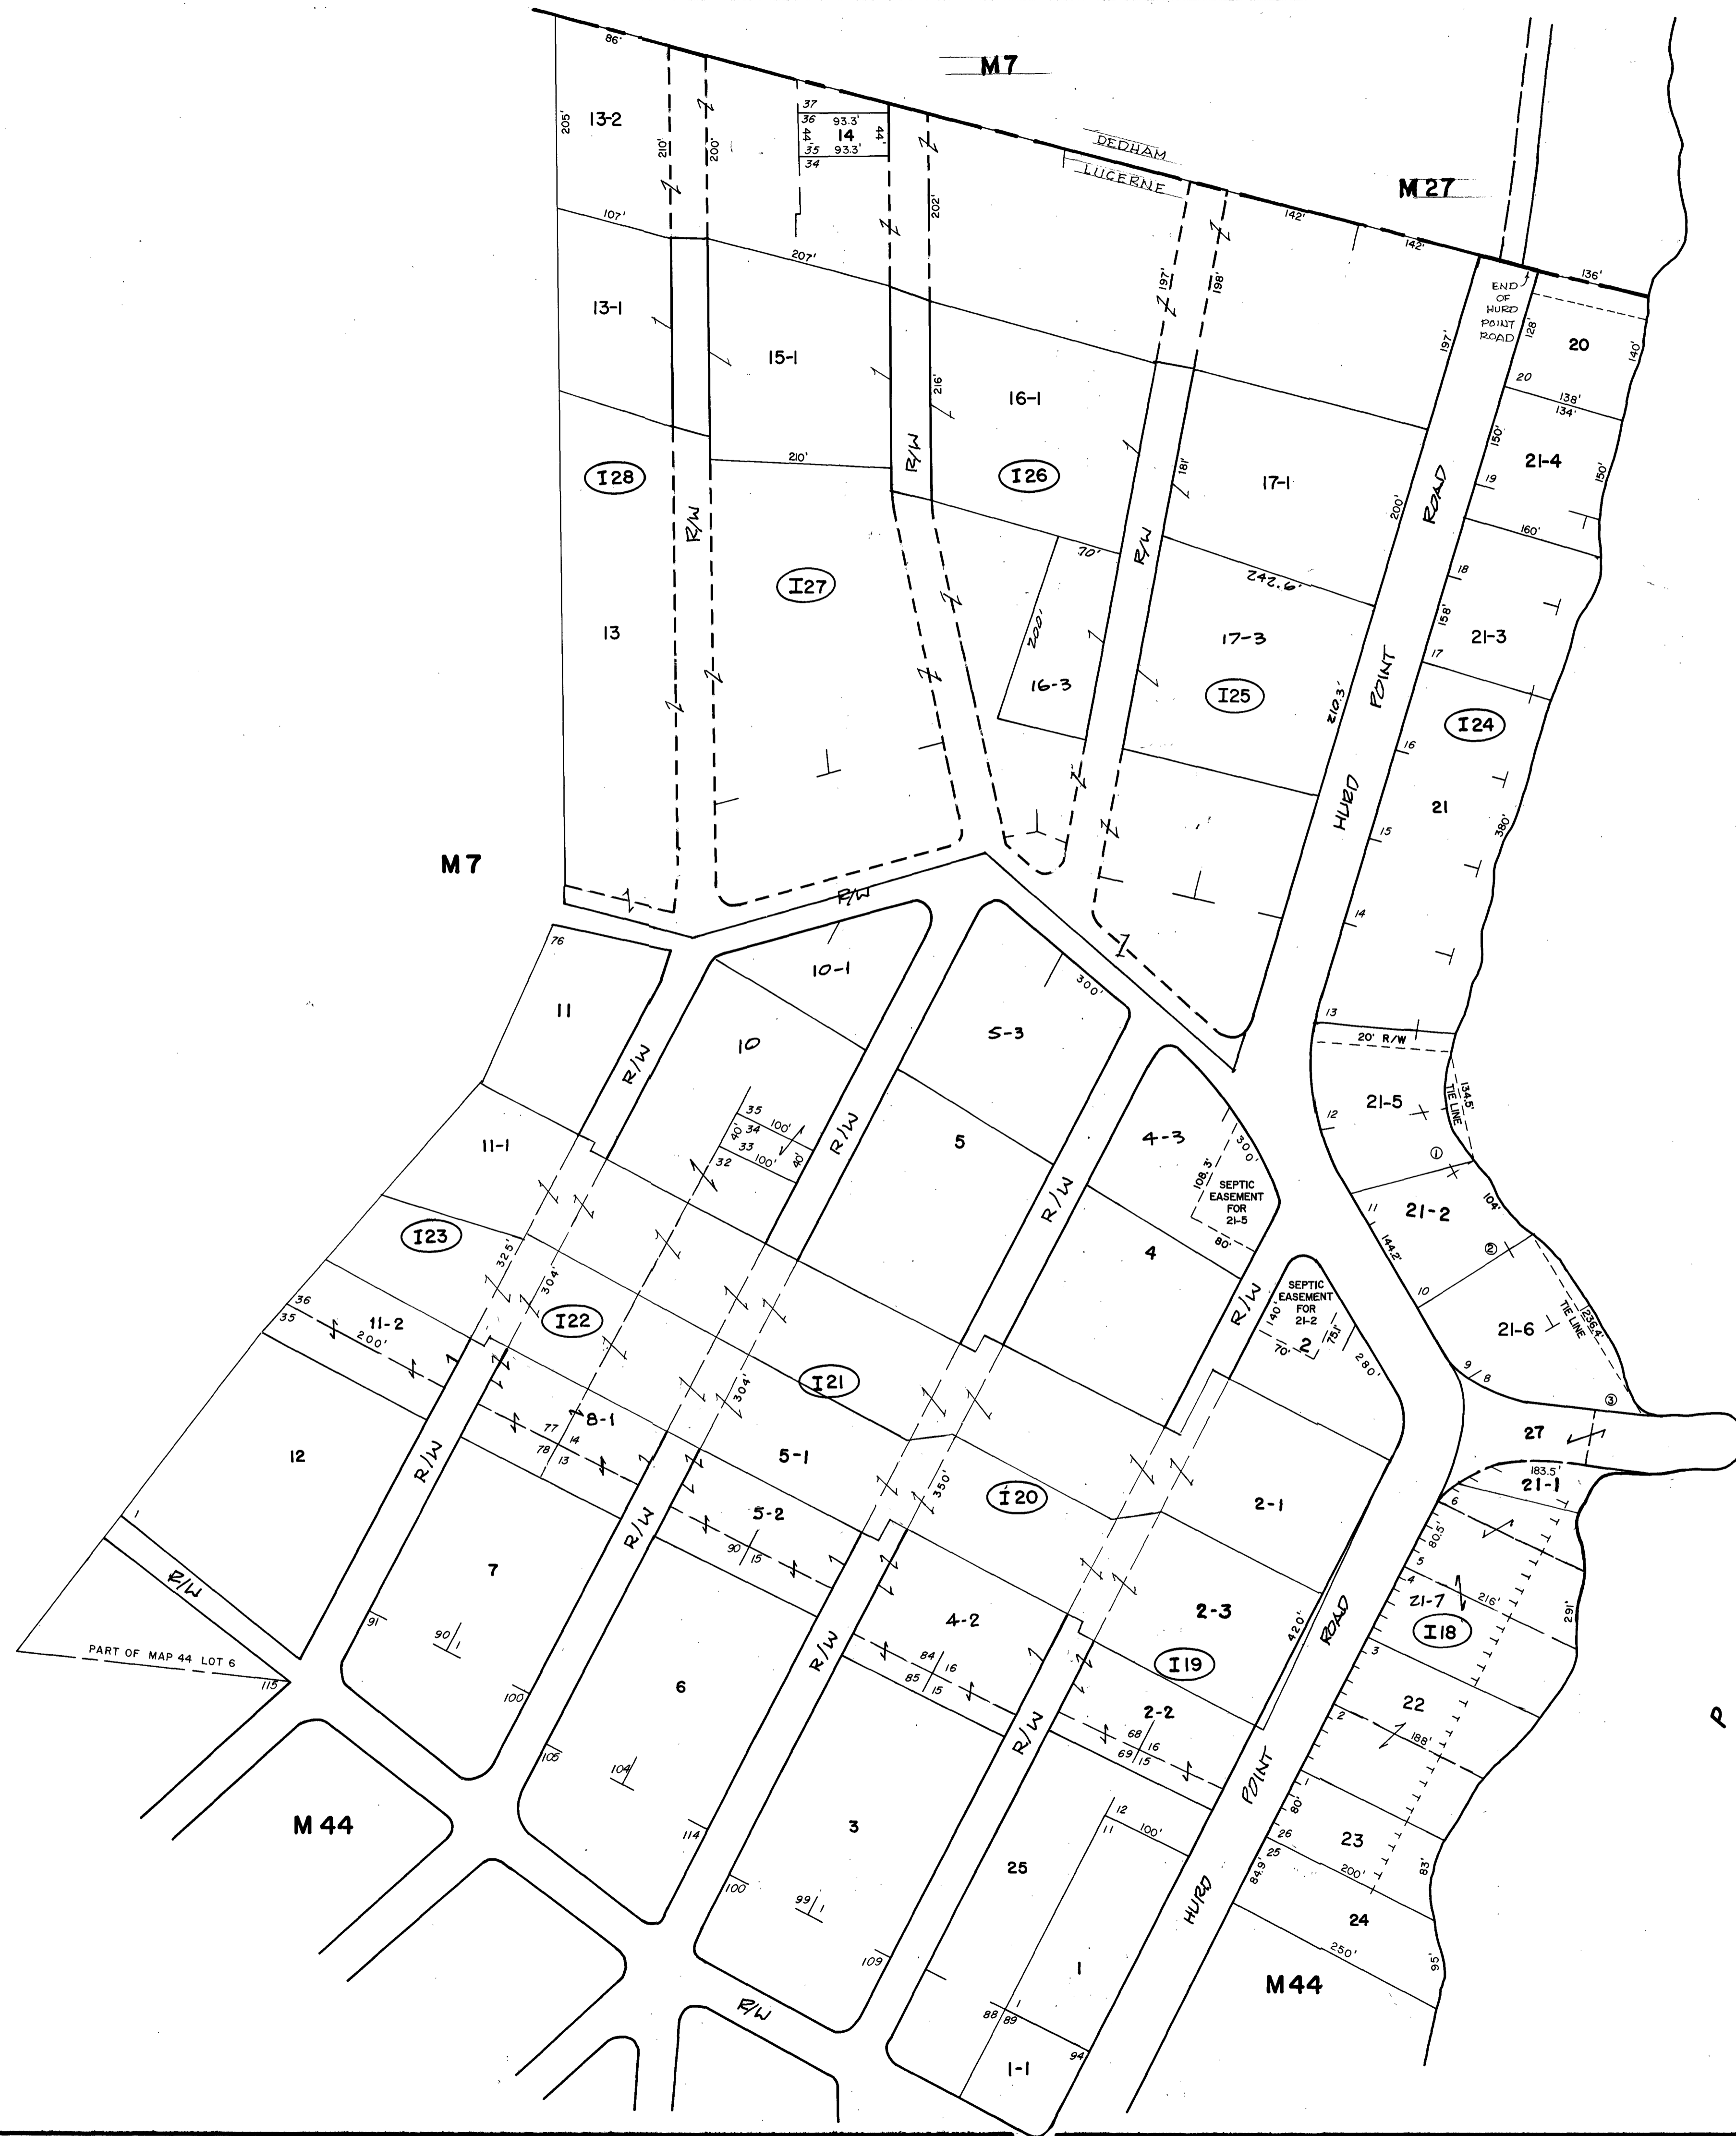

PROPERTY MAP
TOWN OF DEDHAM

HANCOCK COUNTY
MAINE

1980

PREPARED BY
SLF, Inc.
SKOWHEGAN MAINE

LEGEND
PARCEL NUMBER...5
ADJACENT MAPS...M2
MATCH LINE

NOTE:
FOR ASSESSMENT PURPOSES ONLY
NOT TO BE USED FOR CONVEYANCES
BLOCK NUMBER...B3
SECTION I
REVISED BY H.R. DICKEY
2015
2020

NO LOT #9 THIS SHEET

P H I L L I P S L A K E