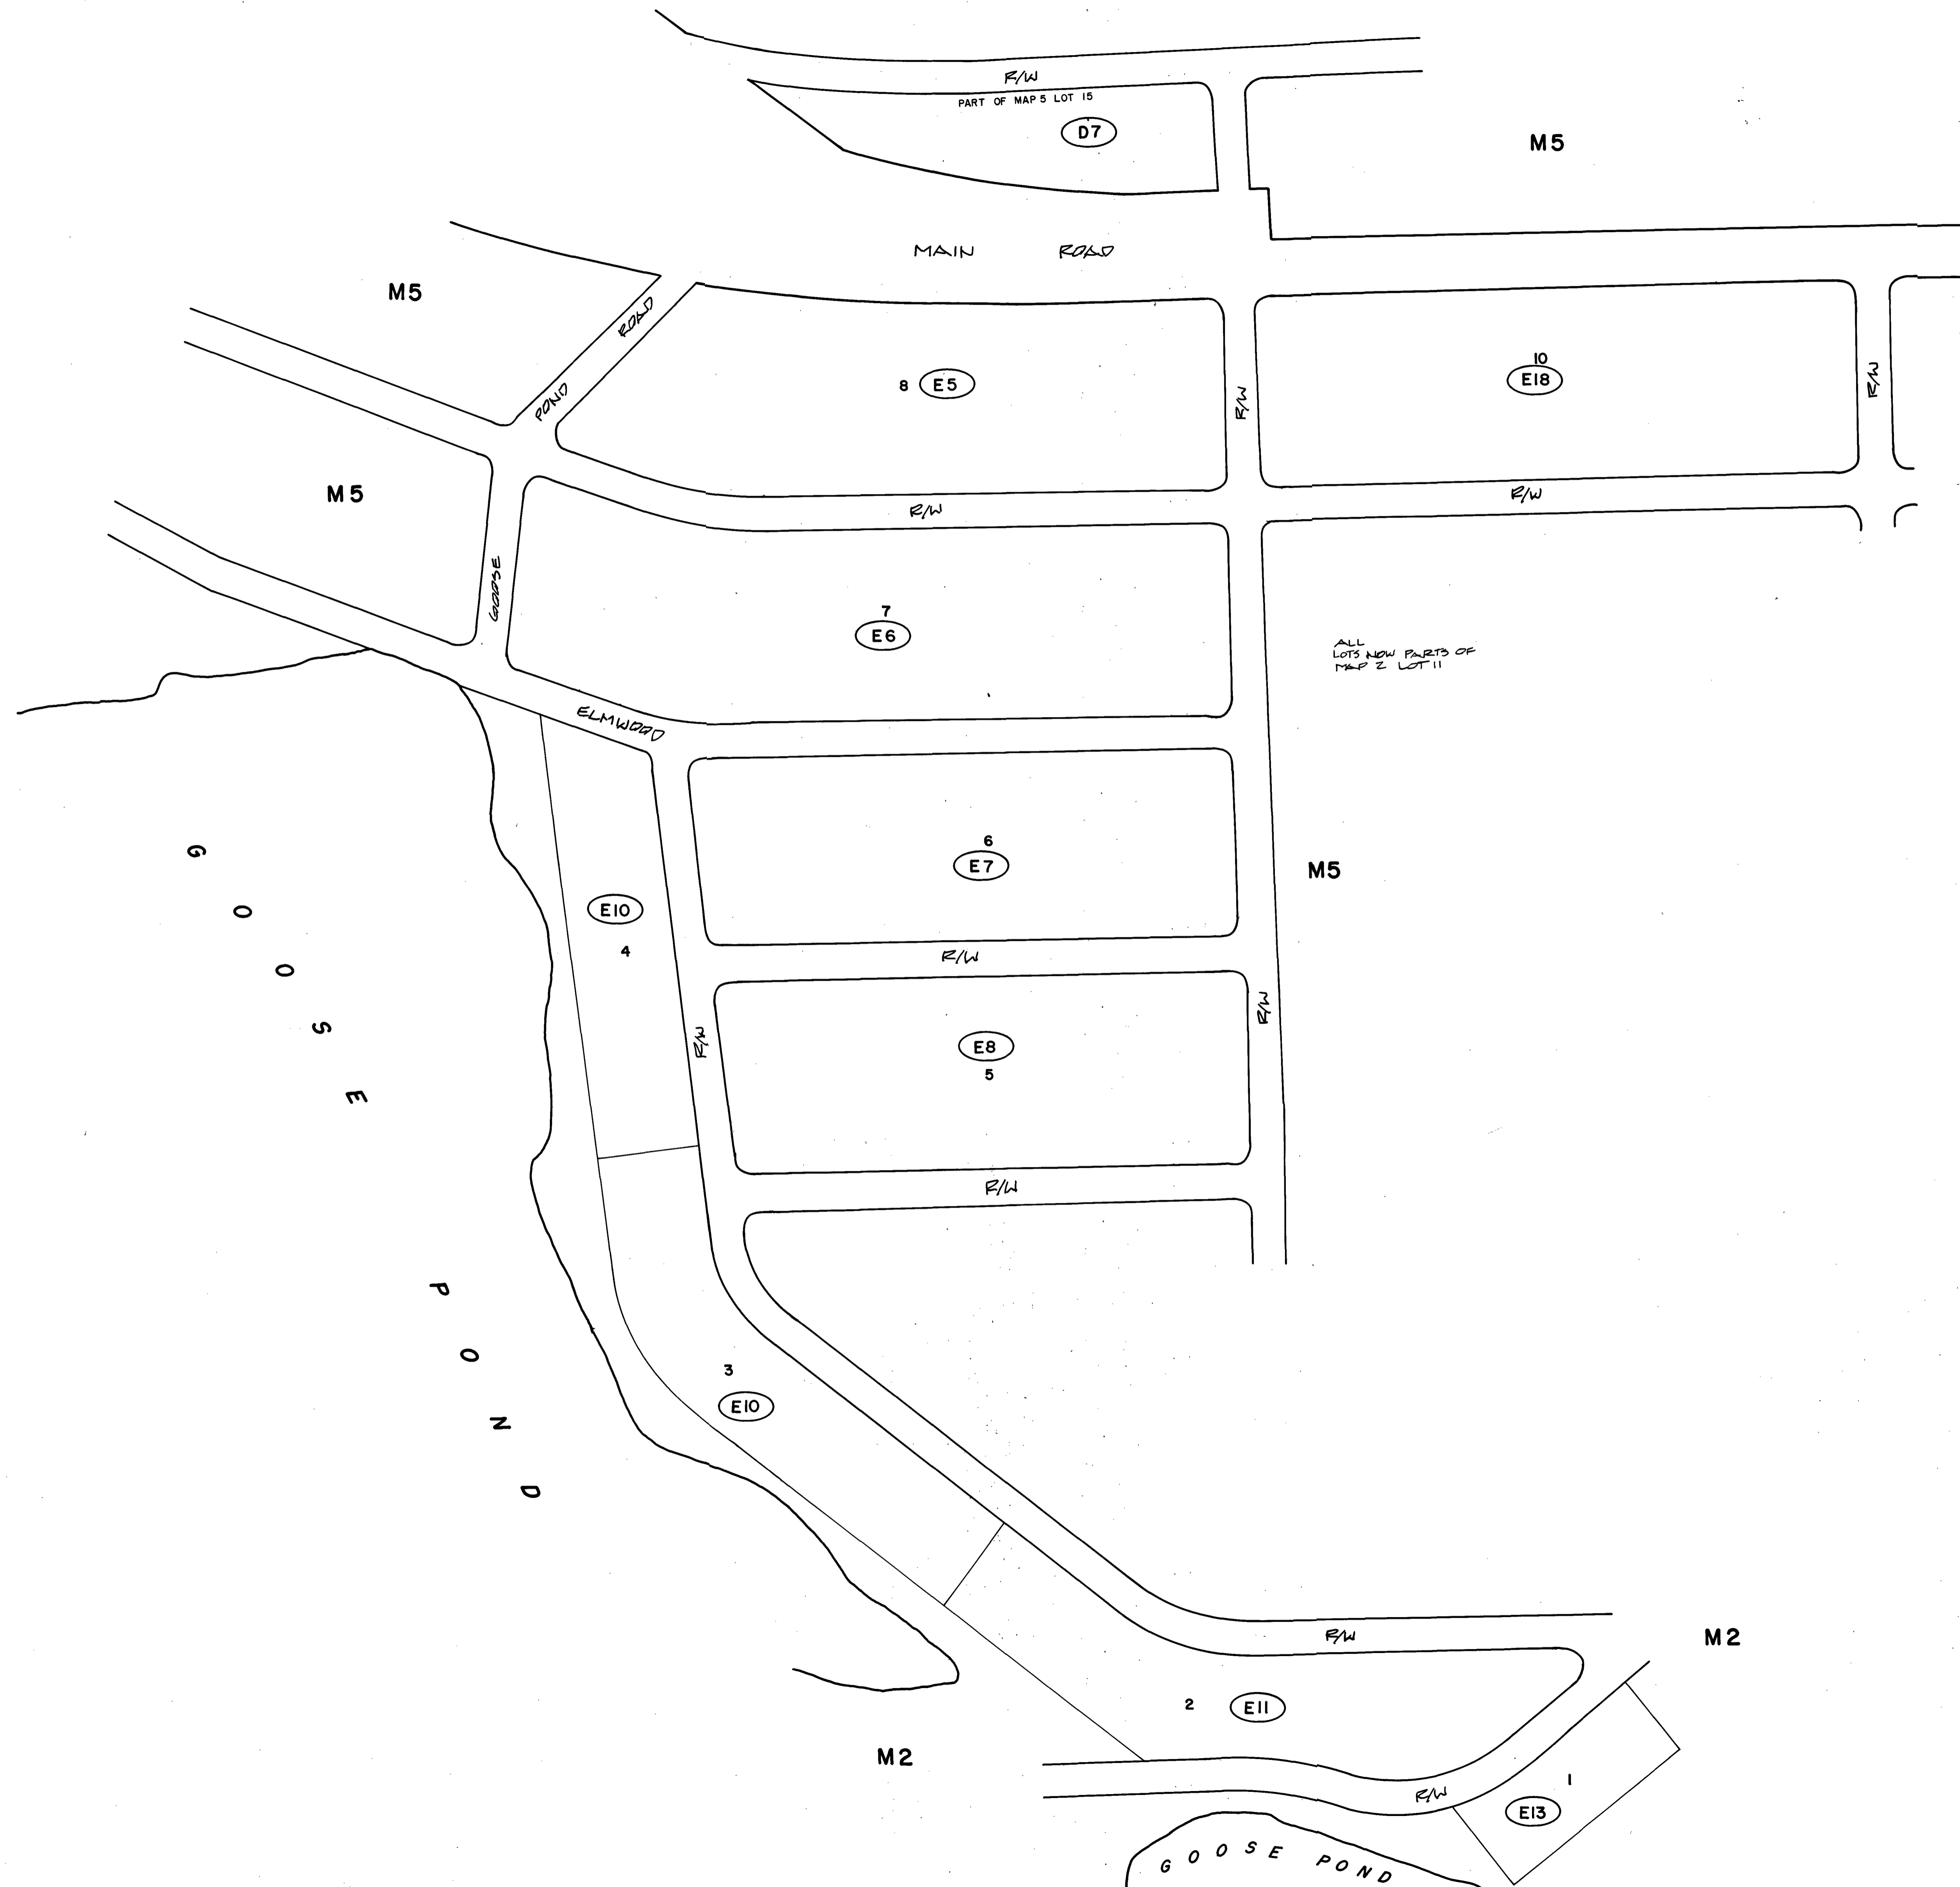

PROPERTY
MAP
**TOWN
OF
DEDHAM**

HANCOCK
COUNTY
MAINE

1980

PREPARED
BY
SLF, Inc.
SKOWHEGAN
MAINE

LEGEND
PARCEL
NUMBER...**5**
ADJACENT
MAPS...**M2**
MATCH
LINE

NOTE:
FOR ASSESSMENT
PURPOSES ONLY
NOT TO BE USED
FOR CONVEYANCES
BLOCK
NUMBER...**B3**
SECTION E &
SECTION D
REVISED BY
H. R. DICKEY
2015,
2020

NOTE: NO LOT 9 THIS SHEET

SLF, Incorporated, Portland, ME